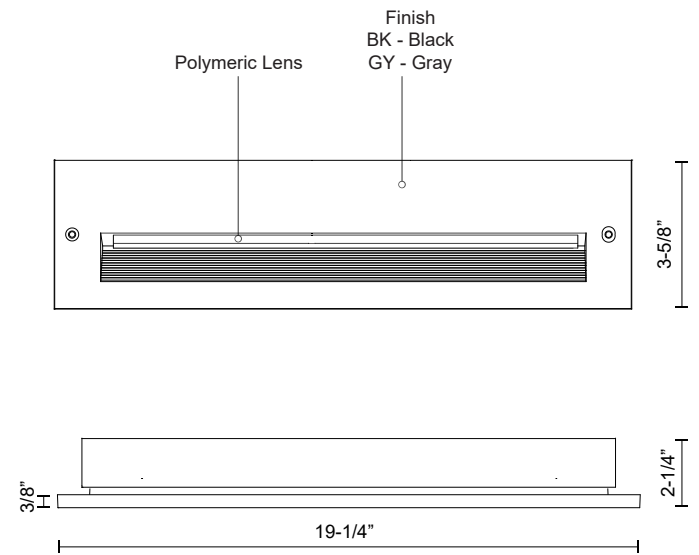

**NEWPORT  
ER7120  
STEP LIGHTS**

PROJECT

ER7120-BK  
Black

ER7120-GY  
Gray

**SPECIFICATION DETAILS**

<b>Fixture Dimensions</b>	W19-1/4" x H3-5/8" x E2-1/4"
<b>Light Source</b>	AC LED Module
<b>Wattage</b>	15W
<b>Total Lumens</b>	1200lm
<b>Delivered Lumens</b>	BK-305lm; GY-407lm;
<b>Voltage</b>	120V
<b>Color Temperature</b>	3000K
<b>CRI (Ra)</b>	90CRI
<b>Optional Color Temps</b>	2700K - 5000K Available, Minimum Order Quantities Apply
<b>LED Rated Life</b>	50,000 hours
<b>Dimming</b>	100% - 10%, ELV Dimmer (Not Included)
<b>Glass Details</b>	Frosted Glass
<b>Back Box Details</b>	ER7120-CBOX(Wet Location)(Sold Separately); ER7120-MBOX(Dry Location)(Sold Separately);
<b>ADA Compliant</b>	Yes
<b>Location</b>	Wet
<b>Compliance</b>	ADA

\* For custom options, consult factory for details.

\* For warranty information, please visit [www.kuzcolighting.com/warranty](http://www.kuzcolighting.com/warranty)

**DESCRIPTION**

This exterior recessed light is a classic, rectangle-shaped, 20 inch long die-cast aluminum recessed light and utilizes LED light sources. The housing is designed to light an exterior or interior staircase or any other area that calls for a lighting from a concealed aperture. Choose from black or gray powder coat. Requires either back-box with fixture ER7120-MBOX (Dry Location) or ER7120-CBOX (Wet Location). Back-box sold separately