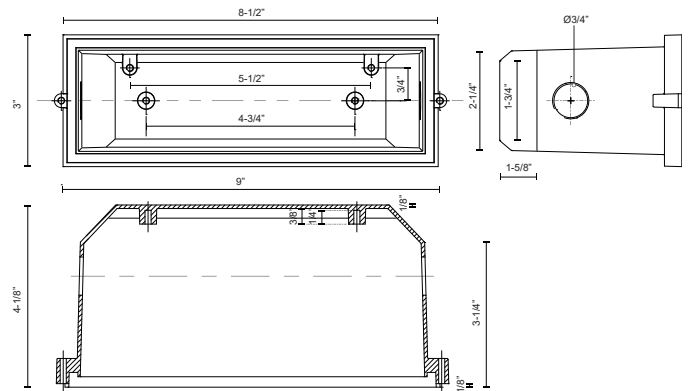

NEWPORT ER7110-CBOX

STEP LIGHTS

PROJECT

DESCRIPTION

Die cast wet location back box compatible with the ER7110 and ER9410.

SPECIFICATION DETAILS

Fixture Dimensions	W9" x H3" x E4-1/8"
Location	Wet

* For custom options, consult factory for details.

* For warranty information, please visit www.kuzcolighting.com/warranty

KUZCO

19054 28TH AVENUE
SURREY - BC V3Z 6M3
CANADA

WWW.KUZCOLIGHTING.COM

COMMENT