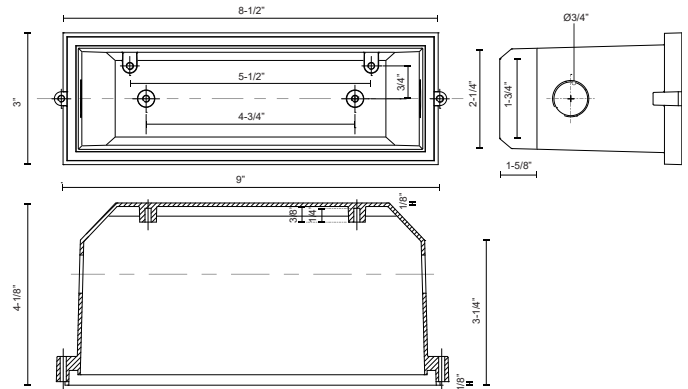

NEWPORT ER7110-CBOX

STEP LIGHTS

PROJECT

DESCRIPTION

Die cast wet location back box compatible with the ER7110 and ER9410.

SPECIFICATION DETAILS

Fixture Dimensions W9" x H3" x E4-1/8"

Location Wet

* For custom options, consult factory for details.

* For warranty information, please visit www.kuzcolighting.com/warranty

KUZCO

CANADA: 19054 28TH AVENUE - SURREY, BC V3Z 6M3

USA: 3035 E. LONE MOUNTAIN ROAD - LAS VEGAS, NV 89081

WWW.KUZCOLIGHTING.COM

© 2017 KUZCO LIGHTING. ALL RIGHTS RESERVED.

COMMENT