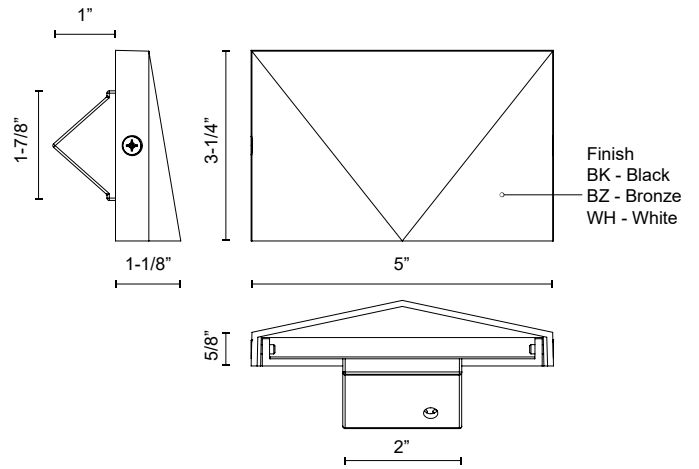

ER30203-BK
Black

ER30203-BZ
Bronze

ER30203-WH
White

SPECIFICATION DETAILS

* For custom options, consult factory for details.

Fixture Dimensions	W5" x H3-1/4" x E1-1/8"
Light Source	AC LED Module
Wattage	4W
Total Lumens	340lm
Delivered Lumens	85lm*
Voltage	120V
Color Temperature	3000K
CRI (Ra)	90CRI
Optional Color Temps	2700K - 5000K Available, Minimum Order Quantities Apply
LED Rated Life	50,000 hours
Dimming	100% - 10%, ELV Dimmer (Not Included)
Glass Details	Clear Glass
Location	Wet
Warranty	5 Years
ADA Compliant	Yes