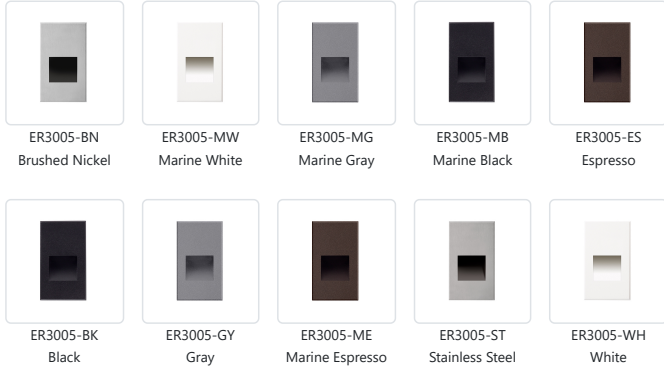

**SONIC  
ER3005  
STEP LIGHTS**

PROJECT

**DESCRIPTION**

A vertical rectangle-shaped recessed light in matte black, white powder or brushed nickel finish. The optically designed light control of Sonic's die cast Aluminum housing fully conceals the source. Ideal for step or courtesy light use. This fixture is rated for outdoor use but there is no reason it cannot be utilized indoors too. Fits into a single gang box.

Metal Finish  
 BK - Black, MB - Marine Black  
 BN - Brushed Nickel  
 ES - Espresso, ME - Marine Espresso  
 WH - White, MW - Marine White  
 GY - Gray, MG - Marine Gray  
 ST - Stainless Steel

Die-cast  
 Aluminum Housing