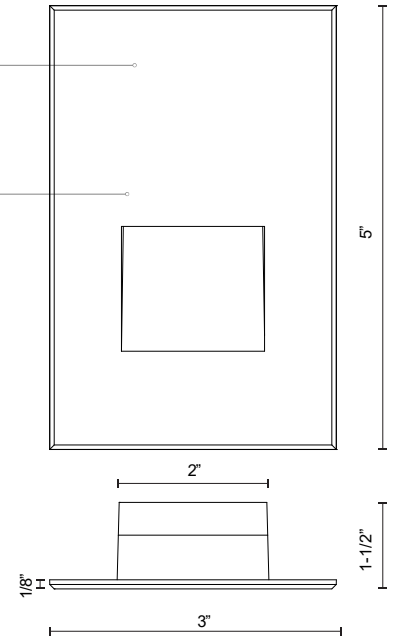

**SONIC  
ER3005  
STEP LIGHTS**

PROJECT

**DESCRIPTION**

A vertical rectangle-shaped recessed light in matte black, white powder or brushed nickel finish. The optically designed light control of Sonic's die cast Aluminum housing fully conceals the source. Ideal for step or courtesy light use. This fixture is rated for outdoor use but there is no reason it cannot be utilized indoors too. Fits into a single gang box.

**SPECIFICATION DETAILS**

\* For custom options, consult factory for details.

<b>Fixture Dimensions</b>	W3" x H5" x E1-1/2"
<b>Light Source</b>	AC LED Module
<b>Wattage</b>	3W
<b>Total Lumens</b>	250lm
<b>Delivered Lumens</b>	BK-23lm; WH-66lm;
<b>Voltage</b>	120V
<b>Color Temperature</b>	3000K
<b>CRI (Ra)</b>	90CRI
<b>Optional Color Temps</b>	2700K - 5000K Available, Minimum Order Quantities Apply
<b>LED Rated Life</b>	50,000 hours
<b>Dimming</b>	100% - 10%, ELV Dimmer (Not Included)
<b>Glass Details</b>	Clear Glass
<b>ADA Compliant</b>	Yes
<b>Compliance</b>	ADA
<b>Location</b>	Wet
<b>Warranty</b>	5 Years