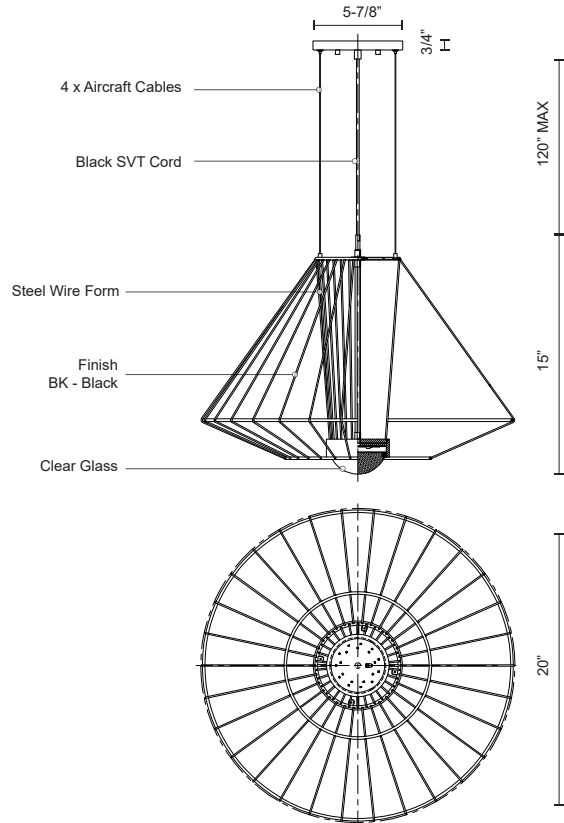

**ARCTIC
EP68320
PENDANTS**

PROJECT

EP68320-BK
Black

SPECIFICATION DETAILS

* For custom options, consult factory for details.

Fixture Dimensions	D20" x H15"
Light Source	LED
Wattage	26W
Total Lumens	2500lm
Delivered Lumens	477lm
Voltage	120V
Color Temperature	3000K
CRI (Ra)	>90
Optional Color Temps	2700K - 5000K Available, Minimum Order Quantities Apply
LED Rated Life	50,000 hours
Dimming	100% - 10%, ELV Dimmer (Not Included)
Diffuser Details	Convex glass lens
Adjustable	Yes
Wire Length	120" Max
Wire Type	Black SVT Cord, Aircraft Cable
Location	Wet
Warranty	5 Years
Canopy Dimensions	D5-7/8" x H3/4"

DESCRIPTION

The Arctic collection uses basic wire rod as structure and aesthetic form. The seemingly continuous lines interconnect, creating a complex framework that encapsulates and emphasizes the light source. A substantial glass optic is the focal point of the lamp, augmented by the concentric rings of the lightweight latticework design.