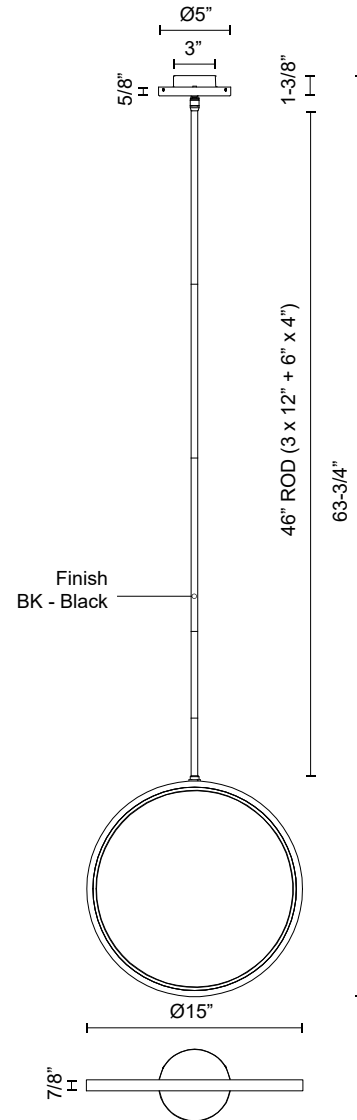

**PARC
EP64815
PENDANTS**

PROJECT

SPECIFICATION DETAILS

* For custom options, consult factory for details.

Fixture Dimensions	D15" x W7/8"
Light Source	LED with DC Driver
Wattage	14W
Total Lumens	1200lm
Delivered Lumens	1045lm
Voltage	120V
Color Temperature	3000K
CRI (Ra)	90CRI
Optional Color Temps	2700K - 5000K Available, Minimum Order Quantities Apply
LED Rated Life	50,000 hours
Dimming	100% - 10%, TRIAC or ELV Dimmer (Not Included)
Adjustable	Yes
Rod Length	46" Max (3x12" + 1x6" + 1x4")
Wire Length	60"
Minimum Hang Height	20"
Diffuser Details	Frosted PC
Location	Wet
Warranty	5 Years
Canopy Dimensions	D5" x H5/8"

DESCRIPTION

Circular frames of illumination hang or float on the ground in outdoor spaces like never before with this unique collection. Hang a few Parc Pendants or line a walkway with Parc fixtures outdoor for an instant statement look.

KUZCO

19054 28TH AVENUE
SURREY - BC V3Z 6M3
CANADA

WWW.KUZCOLIGHTING.COM

COMMENT