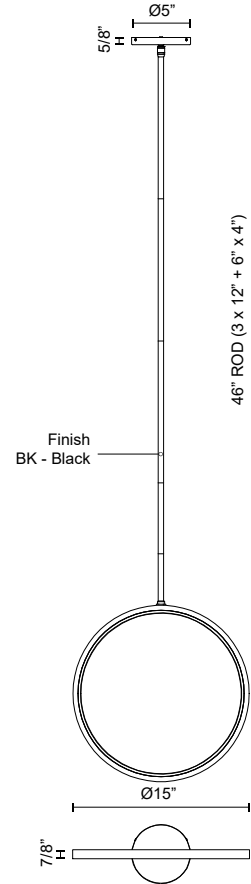

PARC EP64815

PENDANTS

PROJECT

DESCRIPTION

Circular frames of illumination hang or float on the ground in outdoor spaces like never before with this unique collection. Hang a few Parc Pendants or line a walkway with Parc fixtures outdoor for an instant statement look.

SPECIFICATION DETAILS

Fixture Dimensions	D15" x W7/8"
Light Source	LED with DC Driver
Wattage	14W
Total Lumens	1200lm
Delivered Lumens	977lm*
Voltage	120V
Color Temperature	3000K
CRI (Ra)	90CRI
Optional Color Temps	2700K - 5000K Available, Minimum Order Quantities Apply
LED Rated Life	50,000 hours
Dimming	100% - 10%, TRIAC or ELV Dimmer (Not Included)
Diffuser Details	Frosted PC Diffuser
Adjustable	Yes
Rod Length	46" Max (3x12" + 1x6" + 1x4")
Wire Length	60"
Minimum Hang Height	20"
Sloped Ceiling Adaptable	Yes, Up to 18 Degrees
Location	Wet
Canopy Dimensions	D5" x H5/8"
Paint Finish	BK02
Finish Option(s)	Black

* For custom options, consult factory for details.

* For warranty information, please visit www.kuzcolighting.com/warranty

KUZCO

CANADA: 19054 28TH AVENUE - SURREY, BC V3Z 6M3

USA: 3035 E. LONE MOUNTAIN ROAD - LAS VEGAS, NV 89081

WWW.KUZCOLIGHTING.COM

© 2021 KUZCO LIGHTING. ALL RIGHTS RESERVED.

COMMENT