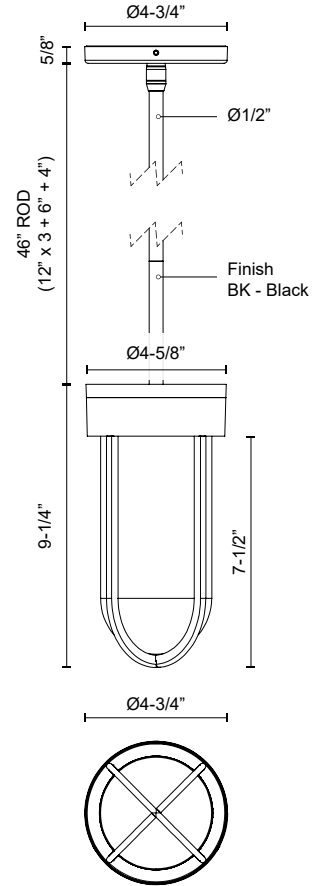

**DAVY
EP17609
PENDANTS**

PROJECT

DESCRIPTION

With a unique rounded metal frame and interior glass shell, this collection adds modern style to any exterior. Its style is matched by its function, providing ample illumination for all outdoor lighting needs.

SPECIFICATION DETAILS

Fixture Dimensions	D4-5/8" x H9-1/4"
Light Source	AC LED Module
Wattage	16W
Total Lumens	1200lm
Delivered Lumens	BK-602lm
Voltage	120V
Color Temperature	3000K
CRI (Ra)	90CRI
Optional Color Temps	2700K - 5000K Available, Minimum Order Quantities Apply
LED Rated Life	50,000 hours
Dimming	100% - 10%, ELV Dimmer (Not Included)
Diffuser Details	Frosted PC Diffuser
Glass Details	Clear Water Glass
Adjustable	Yes
Rod Length	46" Max (3x12" + 1x6" + 1x4")
Wire Length	60"
Minimum Hang Height	15"
Sloped Ceiling Adaptable	Yes, Up to 18 Degrees
Location	Wet
Canopy Dimensions	D4-3/4" x H5/8"
Paint Finish	BK02
Finish Option(s)	Black