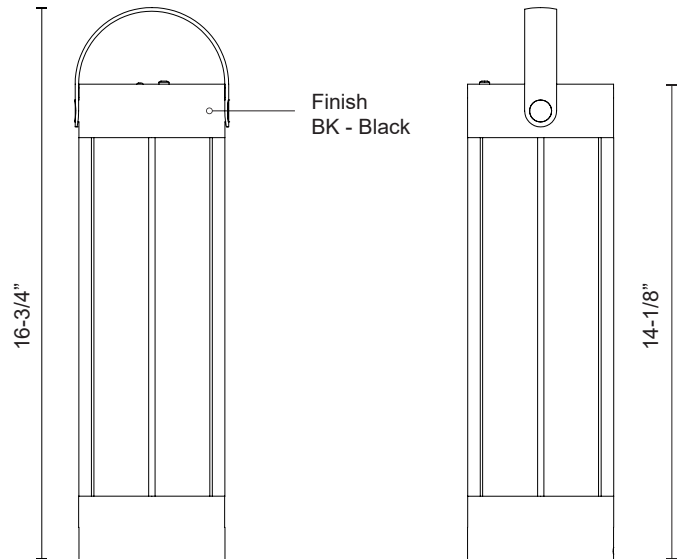

SUARA
EL17614
TABLE LAMP

PROJECT

DESCRIPTION

The Suara collection is the perfect outdoor companion for your evening soiree. With a simple, forged aluminum and glass body, this collection suits any design sensibility. The Suara can be charged using solar energy or with charger. Place Suara in direct sunlight with panel facing upwards to charge during the day.

SPECIFICATION DETAILS

Fixture Dimensions	D4-3/4" x H16-3/4"
Wattage	3W
Total Lumens	240lm
Delivered Lumens	150lm*
Voltage	120V
Color Temperature	3000K
CRI (Ra)	90CRI
Optional Color Temps	2700K - 5000K Available, Minimum Order Quantities Apply
Location	Wet, IP65
Illumination Direction	Downlight
Paint Finish	BK02

* For custom options, consult factory for details.
* For warranty information, please visit www.kuzcolighting.com/warranty

KUZCO

CANADA: 19054 28TH AVENUE - SURREY, BC V3Z 6M3
USA: 3035 E. LONE MOUNTAIN ROAD - LAS VEGAS, NV 89081

WWW.KUZCOLIGHTING.COM

© 2022 KUZCO LIGHTING. ALL RIGHTS RESERVED.

COMMENT