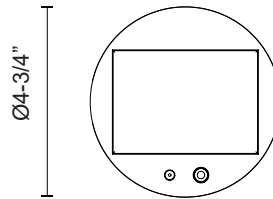

SUARA
EL17610
TABLE LAMP

PROJECT

DESCRIPTION

The Suara collection is the perfect outdoor companion for your evening soiree. With a simple, forged aluminum and glass body, this collection suits any design sensibility. The Suara can be charged using solar energy or with our 120V charger. Place Suara in direct sunlight with panel facing upwards to charge during the day.

SPECIFICATION DETAILS

Fixture Dimensions	D4-3/4" x H10"
Wattage	3W
Total Lumens	240lm
Delivered Lumens	150lm*
Voltage	120V
Color Temperature	3000K
CRI (Ra)	90CRI
Optional Color Temps	2700K - 5000K Available, Minimum Order Quantities Apply
Location	Wet

* For custom options, consult factory for details.

* For warranty information, please visit www.kuzcolighting.com/warranty

KUZCO

19054 28TH AVENUE
SURREY - BC V3Z 6M3
CANADA

WWW.KUZCOLIGHTING.COM

COMMENT