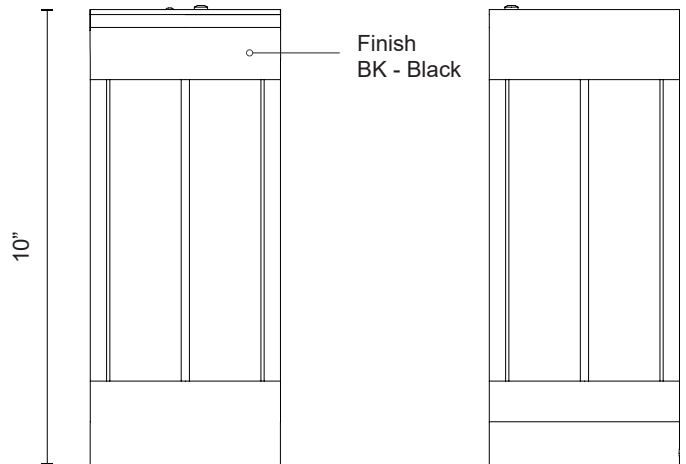

SUARA
EL17610
TABLE LAMP

PROJECT

DESCRIPTION

The Suara collection is the perfect outdoor companion for your evening soiree. With a simple, forged aluminum and glass body, this collection suits any design sensibility. The Suara can be charged using solar energy or with our 120V charger. Place Suara in direct sunlight with panel facing upwards to charge during the day.

SPECIFICATION DETAILS

Fixture Dimensions	D4-3/4" x H10"
Wattage	3W
Total Lumens	240lm
Delivered Lumens	150lm*
Voltage	120V
Color Temperature	3000K
CRI (Ra)	90CRI
Optional Color Temps	2700K - 5000K Available, Minimum Order Quantities Apply
Location	Wet

* For custom options, consult factory for details.

* For warranty information, please visit www.kuzcolighting.com/warranty

KUZCO

19054 28TH AVENUE
SURREY - BC V3Z 6M3
CANADA

WWW.KUZCOLIGHTING.COM

COMMENT