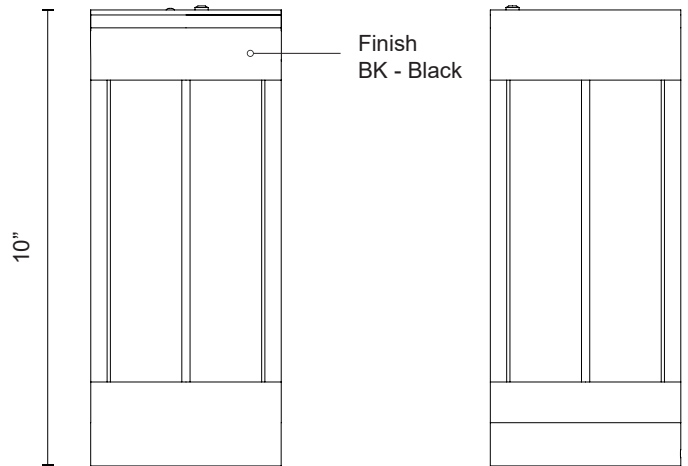

SUARA
EL17610
TABLE LAMP

PROJECT

SPECIFICATION DETAILS

Fixture Dimensions	D4-3/4" x H10"
Wattage	3W
Total Lumens	240lm
Delivered Lumens	150lm*
Voltage	120V
Color Temperature	3000K
CRI (Ra)	90CRI
Optional Color Temps	2700K - 5000K Available, Minimum Order Quantities Apply
Location	Wet, IP65
Illumination Direction	Downlight
Paint Finish	BK02

* For custom options, consult factory for details.
* For warranty information, please visit www.kuzcolighting.com/warranty

DESCRIPTION

The Suara collection is the perfect outdoor companion for your evening soiree. With a simple, forged aluminum and glass body, this collection suits any design sensibility. The Suara can be charged using solar energy or with charger. Place Suara in direct sunlight with panel facing upwards to charge during the day.

KUZCO

CANADA: 19054 28TH AVENUE - SURREY, BC V3Z 6M3
USA: 3035 E. LONE MOUNTAIN ROAD - LAS VEGAS, NV 89081

WWW.KUZCOLIGHTING.COM

© 2022 KUZCO LIGHTING. ALL RIGHTS RESERVED.

COMMENT