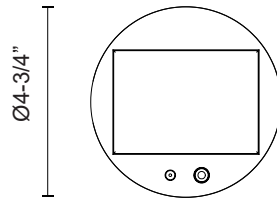

KUZCO

CANADA: 19054 28TH AVENUE - SURREY, BC V3Z 6M3
USA: 3035 E. LONE MOUNTAIN ROAD - LAS VEGAS, NV 89081

WWW.KUZCOLIGHTING.COM

© 2022 KUZCO LIGHTING. ALL RIGHTS RESERVED.

COMMENT