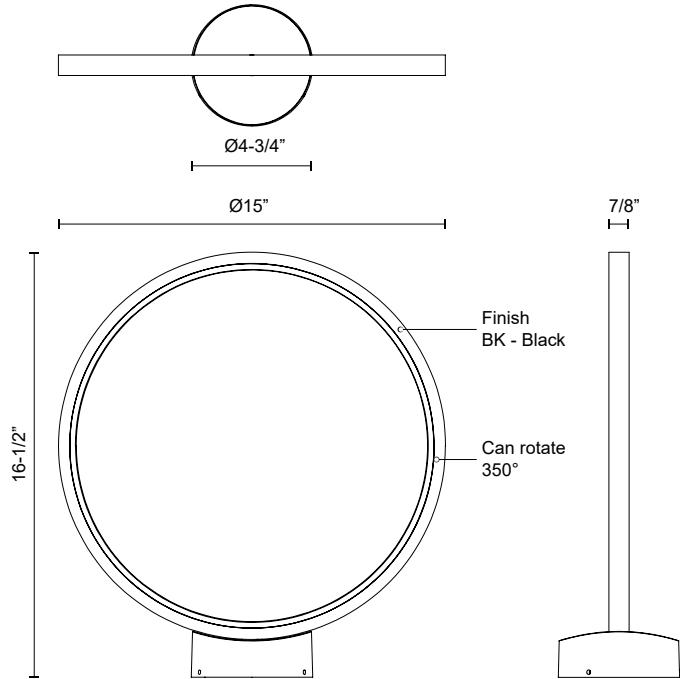

EG64816-BK  
Black

**SPECIFICATION DETAILS**

\* For custom options, consult factory for details.

<b>Fixture Dimensions</b>	L15" x W4-3/4" x H16-1/2"
<b>Light Source</b>	LED with Low Voltage Driver
<b>Wattage</b>	7W
<b>Total Lumens</b>	595lm
<b>Delivered Lumens</b>	522lm
<b>Voltage</b>	12V, with Outdoor Rated Low Voltage Transformer (Transformer supplied by others)
<b>Color Temperature</b>	3000K
<b>CRI (Ra)</b>	90CRI
<b>Optional Color Temps</b>	2700K - 5000K Available, Minimum Order Quantities Apply
<b>LED Rated Life</b>	50,000 hours
<b>Wire Length</b>	24"
<b>Diffuser Details</b>	Frosted PC
<b>Location</b>	Wet
<b>Warranty</b>	5 Years

**DESCRIPTION**

Circular frames of illumination hang or float on the ground in outdoor spaces like never before with this unique collection. Hang a few Parc Pendants or line a walkway with Parc fixtures outdoor for an instant statement look. Standard base for Hardscape mounting. Garden spike comes standard. Optional concrete pour anchor sold seperately.