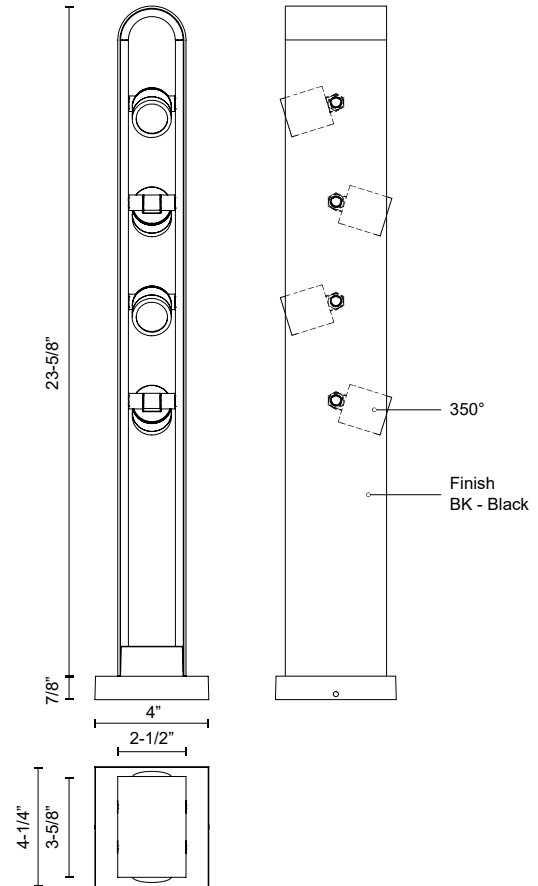

TRAVERSE
EG45124
LANDSCAPE

PROJECT

DESCRIPTION

Inspired by the form and rotational illumination of lighthouses, this collection is as customizable as it is visually pleasing. With directional lighting that is completely adjustable, it is great for any space. Standard base for Hardscape mounting. Garden spike comes standard. Optional concrete pour anchor sold separately. Compatible with all outdoor 12V AC Transformers (supplied by others).

SPECIFICATION DETAILS

Fixture Dimensions	L4-1/4" x W2-1/2" x H24-1/2"
Light Source	LED with Low Voltage Driver
Wattage	13W
Total Lumens	1105lm
Delivered Lumens	BK-1028lm
Voltage	12V, with Outdoor Rated Low Voltage Transformer (Transformer supplied by others)
Color Temperature	3000K
CRI (Ra)	90CRI
Optional Color Temps	2700K - 5000K Available, Minimum Order Quantities Apply
LED Rated Life	50,000 hours
Diffuser Details	Parabolic Aluminum Reflector
Glass Details	Clear Glass
Wire Length	24"
Location	Wet
Illumination Direction	Adjustable Spot Light and Backlit
Paint Finish	BK02
Finish Option(s)	Black

* For custom options, consult factory for details.

* For warranty information, please visit www.kuzcolighting.com/warranty

KUZCO

CANADA: 19054 28TH AVENUE - SURREY, BC V3Z 6M3
USA: 3035 E. LONE MOUNTAIN ROAD - LAS VEGAS, NV 89081

WWW.KUZCOLIGHTING.COM

© 2021 KUZCO LIGHTING. ALL RIGHTS RESERVED.

COMMENT