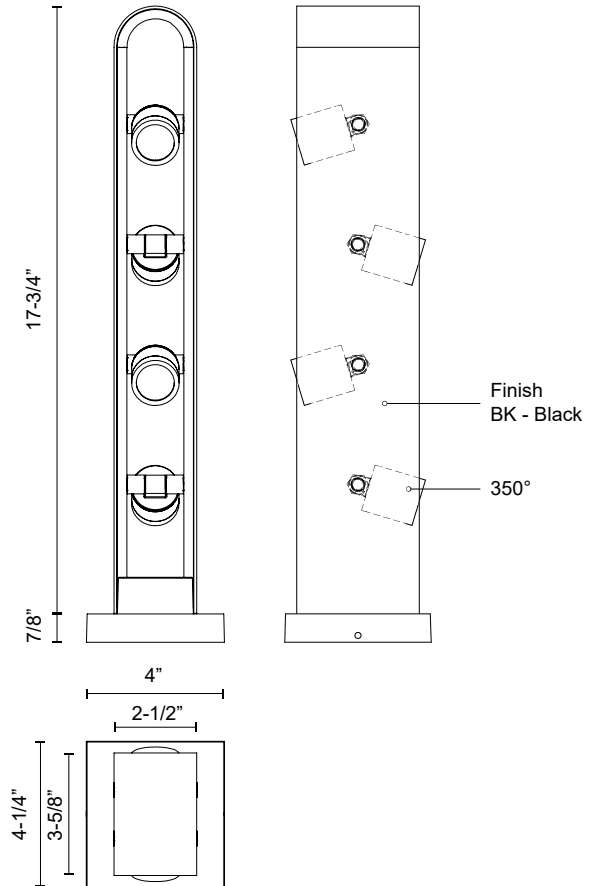

TRAVERSE
EG45118
LANDSCAPE

PROJECT

SPECIFICATION DETAILS

Fixture Dimensions	L4-1/4" x W2-1/2" x H18-1/2"
Light Source	LED with Low Voltage Driver
Wattage	13W
Total Lumens	1105lm
Delivered Lumens	BK-1028lm
Voltage	12V, with Outdoor Rated Low Voltage Transformer (Transformer supplied by others)
Color Temperature	3000K
CRI (Ra)	90CRI
Optional Color Temps	2700K - 5000K Available, Minimum Order Quantities Apply
LED Rated Life	50,000 hours
Diffuser Details	Parabolic Aluminum Reflector
Glass Details	Clear Glass
Wire Length	24"
Location	Wet
Illumination Direction	Adjustable Spot Light and Backlit
Paint Finish	BK02
Finish Option(s)	Black

* For custom options, consult factory for details.

* For warranty information, please visit www.kuzcolighting.com/warranty

DESCRIPTION

Inspired by the form and rotational illumination of lighthouses, this collection is as customizable as it is visually pleasing. With directional lighting that is completely adjustable, it is great for any space. Standard base for Hardscape mounting. Garden spike comes standard. Optional concrete pour anchor sold separately. Compatible with all outdoor 12V AC Transformers (supplied by others).

KUZCO

CANADA: 19054 28TH AVENUE - SURREY, BC V3Z 6M3
USA: 3035 E. LONE MOUNTAIN ROAD - LAS VEGAS, NV 89081

WWW.KUZCOLIGHTING.COM

© 2021 KUZCO LIGHTING. ALL RIGHTS RESERVED.

COMMENT