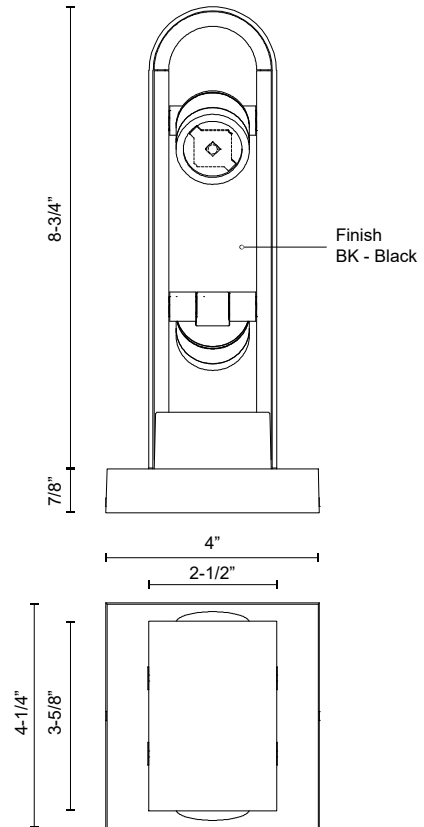

TRAVERSE EG45109

GARDEN

PROJECT

SPECIFICATION DETAILS

* For custom options, consult factory for details.

Fixture Dimensions	L4-1/4" x W2-1/2" x H9-1/2"
Light Source	LED with Low Voltage Driver
Wattage	7W
Total Lumens	595lm
Delivered Lumens	472lm*
Voltage	12V, with Outdoor Rated Low Voltage Transformer (Transformer supplied by others)
Color Temperature	3000K
CRI (Ra)	90CRI
Optional Color Temps	2700K - 5000K Available, Minimum Order Quantities Apply
LED Rated Life	50,000 hours
Wire Length	24"
Diffuser Details	Anodized Parabolic Multi-Faceted Aluminum Reflector
Glass Details	Clear Glass
Location	Wet
Warranty	5 Years

DESCRIPTION

Inspired by the form and rotational illumination of lighthouses, this collection is as customizable as it is visually pleasing. With directional lighting that is completely adjustable, it is great for any space. Standard base for Hardscape mounting. Garden spike comes standard. Optional concrete pour anchor sold seperately.

KUZCO

19054 28TH AVENUE
SURREY - BC V3Z 6M3
CANADA

WWW.KUZCOLIGHTING.COM

COMMENT