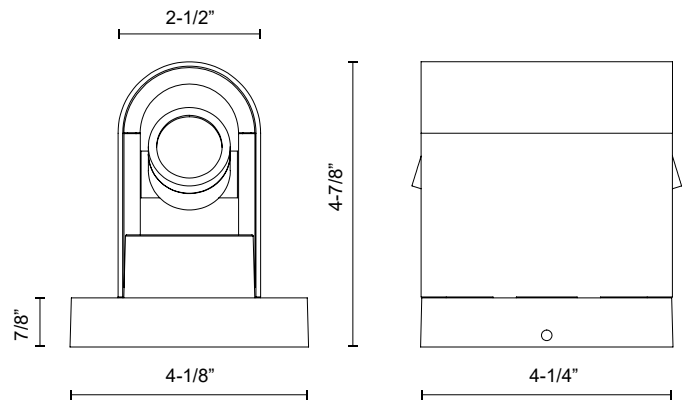

KUZCO

19054 28TH AVENUE
SURREY - BC V3Z 6M3
CANADA

WWW.KUZCOLIGHTING.COM

COMMENT