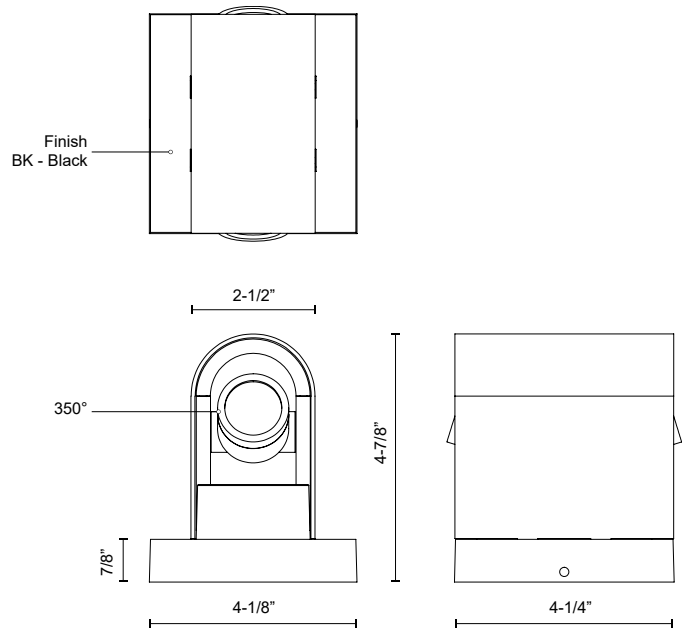

**TRAVERSE
EG45105**
LANDSCAPE

PROJECT

SPECIFICATION DETAILS

Fixture Dimensions	L4-1/4" x W2-1/2" x H4-7/8"
Light Source	LED with Low Voltage Driver
Wattage	7W
Total Lumens	595lm
Delivered Lumens	BK-514lm*
Voltage	12V, with Outdoor Rated Low Voltage Transformer (Transformer supplied by others)
Color Temperature	3000K
CRI (Ra)	90CRI
Optional Color Temps	2700K - 5000K Available, Minimum Order Quantities Apply
LED Rated Life	50,000 hours
Diffuser Details	Parabolic Aluminum Reflector
Glass Details	Clear Glass
Wire Length	24"
Location	Wet
Illumination Direction	Adjustable Spot Light and Backlit
Finish Option(s)	Black

* For custom options, consult factory for details.

* For warranty information, please visit www.kuzcolighting.com/warranty

DESCRIPTION

Inspired by the form and rotational illumination of lighthouses, this collection is as customizable as it is visually pleasing. With directional lighting that is completely adjustable, it is great for any space. Standard base for Hardscape mounting. Garden spike comes standard. Optional concrete pour anchor sold separately. Compatible with all outdoor 12V AC Transformers (supplied by others).

KUZCO

CANADA: 19054 28TH AVENUE - SURREY, BC V3Z 6M3
USA: 3035 E. LONE MOUNTAIN ROAD - LAS VEGAS, NV 89081

WWW.KUZCOLIGHTING.COM

© 2021 KUZCO LIGHTING. ALL RIGHTS RESERVED.

COMMENT