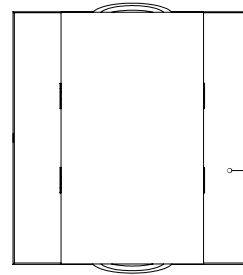

## SPECIFICATION DETAILS

\* For custom options, consult factory for details.

<b>Fixture Dimensions</b>	L4-1/4" x W2-1/2" x H4-7/8"
<b>Light Source</b>	LED with Low Voltage Driver
<b>Wattage</b>	7W
<b>Total Lumens</b>	595lm
<b>Delivered Lumens</b>	472lm*
<b>Voltage</b>	12V, with Outdoor Rated Low Voltage Transformer (Transformer supplied by others)
<b>Color Temperature</b>	3000K
<b>CRI (Ra)</b>	90CRI
<b>Optional Color Temps</b>	2700K - 5000K Available, Minimum Order Quantities Apply
<b>LED Rated Life</b>	50,000 hours
<b>Wire Length</b>	24"
<b>Diffuser Details</b>	Anodized Parabolic Multi-Faceted Aluminum Reflector
<b>Glass Details</b>	Clear Glass
<b>Location</b>	Wet
<b>Warranty</b>	5 Years