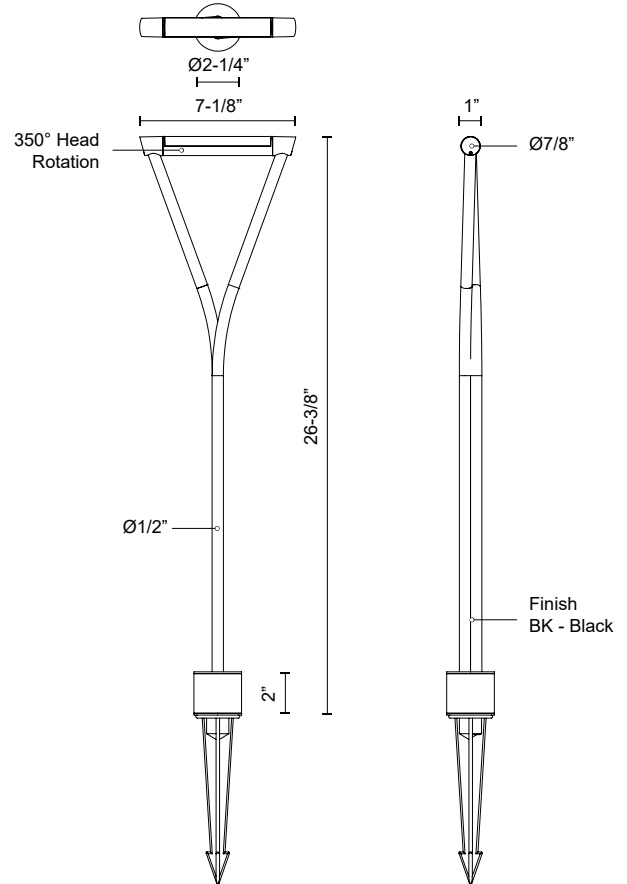

MARO EG25726

LANDSCAPE

PROJECT

DESCRIPTION

The Maro outdoor collection, with a wishbone inspired shape, is both decorative and functional. The Maro Collection features an adjustable bar of ample illumination to fit your space's needs. Garden spike comes standard. Compatible with all outdoor 12V AC Transformers (supplied by others).

SPECIFICATION DETAILS

Fixture Dimensions	L7-1/8" x W2-1/4" x H26-3/8"
Light Source	LED with Low Voltage Driver
Wattage	5W
Total Lumens	345lm
Delivered Lumens	186lm
Voltage	12V, with Outdoor Rated Low Voltage Transformer (Transformer supplied by others)
Color Temperature	3000K
CRI (Ra)	90CRI
Optional Color Temps	2700K - 5000K Available, Minimum Order Quantities Apply
LED Rated Life	50,000 hours
Diffuser Details	Frosted PC Diffuser
Wire Length	24"
Location	Wet
Paint Finish	BK02
Finish Option(s)	Black

* For custom options, consult factory for details.

* For warranty information, please visit www.kuzcolighting.com/warranty

KUZCO

CANADA: 19054 28TH AVENUE - SURREY, BC V3Z 6M3

USA: 3035 E. LONE MOUNTAIN ROAD - LAS VEGAS, NV 89081

WWW.KUZCOLIGHTING.COM

© 2021 KUZCO LIGHTING. ALL RIGHTS RESERVED.

COMMENT