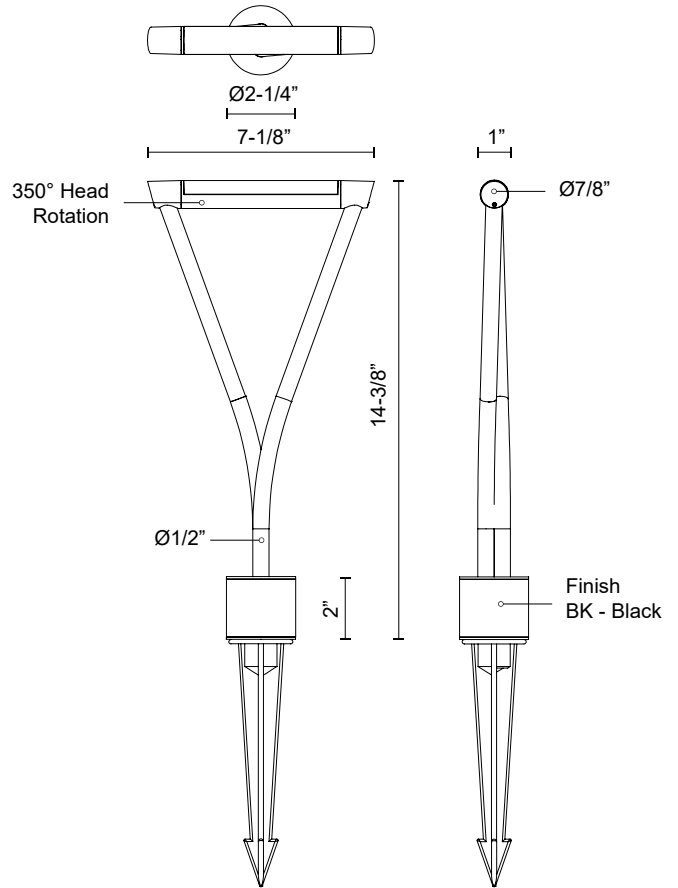

DESCRIPTION

The Maro outdoor collection, with a wishbone inspired shape, is both decorative and functional. The Maro Collection features an adjustable bar of ample illumination to fit your space's needs. Garden spike comes standard. Compatible with all outdoor 12V AC Transformers (supplied by others).

SPECIFICATION DETAILS

Fixture Dimensions	L7-1/8" x W2-1/4" x H14-3/8"
Light Source	LED with Low Voltage Driver
Wattage	5W
Total Lumens	345lm
Delivered Lumens	186lm
Voltage	12V, with Outdoor Rated Low Voltage Transformer (Transformer supplied by others)
Color Temperature	3000K
CRI (Ra)	90CRI
Optional Color Temps	2700K - 5000K Available, Minimum Order Quantities Apply
LED Rated Life	50,000 hours
Diffuser Details	Frosted PC Diffuser
Wire Length	24"
Location	Wet
Paint Finish	BK02
Finish Option(s)	Black

* For custom options, consult factory for details.

* For warranty information, please visit www.kuzcolighting.com/warranty

COMMENT