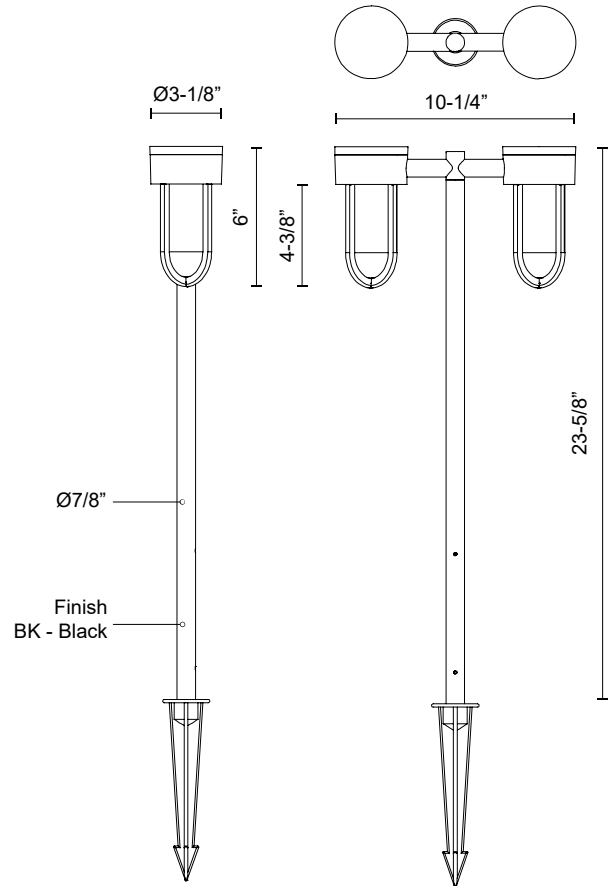

DESCRIPTION

With a unique rounded metal frame and interior glass shell, this collection adds modern style to any exterior. Its style is matched by its function, providing ample illumination for all outdoor lighting needs. Garden spike comes standard. Compatible with all outdoor 12V AC Transformers (supplied by others).

SPECIFICATION DETAILS

Fixture Dimensions	L10-1/4" x W3-1/8" x H23-5/8"
Light Source	LED with Low Voltage Driver
Wattage	18W
Total Lumens	1080lm
Delivered Lumens	660lm*
Voltage	12V, with Outdoor Rated Low Voltage Transformer (Transformer supplied by others)
Color Temperature	3000K
CRI (Ra)	90CRI
Optional Color Temps	2700K - 5000K Available, Minimum Order Quantities Apply
LED Rated Life	50,000 hours
Diffuser Details	Frosted PC Diffuser
Glass Details	Clear Water Glass
Wire Length	24"
Location	Wet
Paint Finish	BK02
Finish Option(s)	Black

* For custom options, consult factory for details.

* For warranty information, please visit www.kuzcolighting.com/warranty

COMMENT