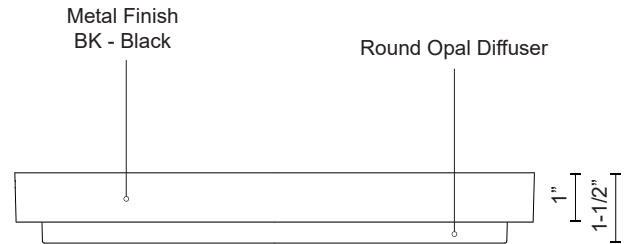

BAILEY EC44511

CEILING

PROJECT

EC44511-BK
Black

SPECIFICATION DETAILS

Fixture Dimensions	D10-3/4" x H1-1/2"
Light Source	AC LED Module
Wattage	36W
Total Lumens	2950lm
Delivered Lumens	BK-2034lm
Voltage	120V
Color Temperature	3000K
CRI (Ra)	90CRI
Optional Color Temps	2700K - 5000K Available, Minimum Order Quantities Apply
LED Rated Life	50,000 hours
Dimming	100% - 10%, ELV Dimmer (Not Included)
Diffuser Details	Frosted PC Diffuser
Location	Wet
Mounting Style	All Orientation; Ceiling and Wall;
Paint Finish	BK02

* For custom options, consult factory for details.

* For warranty information, please visit www.kuzcolighting.com/warranty

DESCRIPTION

Circular cast aluminum body and frame. Lightly textured powder-coat finish. Round opal polymeric diffuser. Outward emitting light. Rated for exterior use. Custom options available.