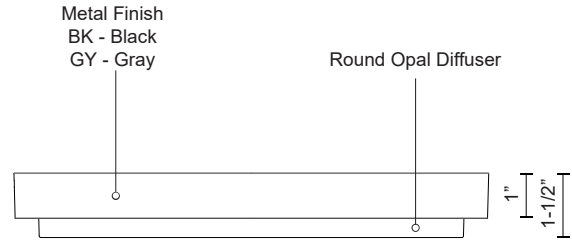

**BAILEY
EC44511
CEILING**

PROJECT

DESCRIPTION

Circular cast aluminum body and frame. Lightly textured powder-coat finish. Round opal polymeric diffuser. Outward emitting light. Rated for exterior use. Custom options available.

EC44511-BK
Black

EC44511-GY
Gray

Ø10-3/4"

SPECIFICATION DETAILS

* For custom options, consult factory for details.

Fixture Dimensions	D10 3/4"x H1 1/2"
Light Source	LED
Wattage	35W
Total Lumens	2950lm
Delivered Lumens	BK-2034lm; GY-2090lm;
Voltage	120V
Color Temperature	3000K
CRI (Ra)	>90
Optional Color Temps	2700K - 5000K Available, Minimum Order Quantities Apply
LED Rated Life	50,000 hours
Dimming	100% - 10%, ELV Dimmer (Not Included)
Diffuser Details	Frosted PC Diffuser
Location	Wet
Warranty	5 Years