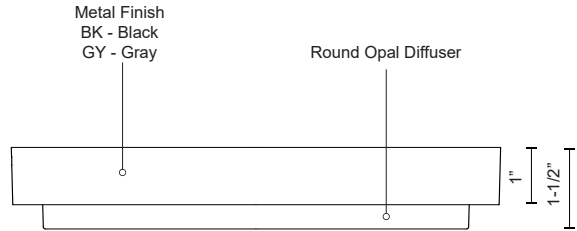

**BAILEY
EC44509**

CEILING

PROJECT

DESCRIPTION

Circular cast aluminum body and frame. Lightly textured powder-coat finish. Round opal polymeric diffuser. Outward emitting light. Rated for exterior use. Custom options available.

EC44509-GY
Gray

EC44509-BK
Black

SPECIFICATION DETAILS

* For custom options, consult factory for details.

Fixture Dimensions	D8 3/4"x H1 1/2"
Light Source	LED
Wattage	20W
Total Lumens	1600lm
Delivered Lumens	BK-1234lm; GY-1272lm;
Voltage	120V
Color Temperature	3000K
CRI (Ra)	>90
Optional Color Temps	2700K - 5000K Available, Minimum Order Quantities Apply
LED Rated Life	50,000 hours
Dimming	100% - 10%, ELV Dimmer (Not Included)
Diffuser Details	Frosted PC Diffuser
Location	Wet
Warranty	5 Years