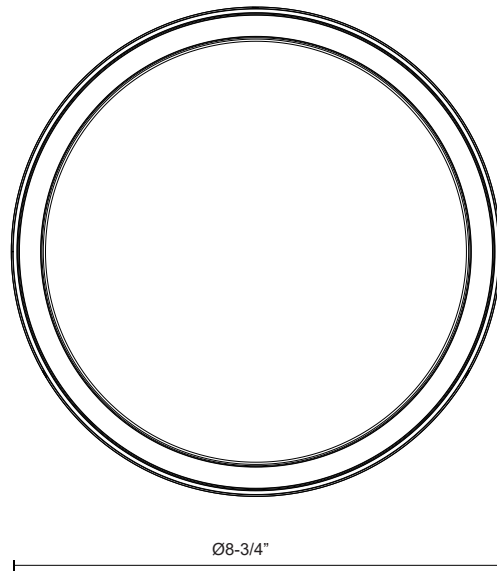

**BAILEY
EC44509**

CEILING

PROJECT

DESCRIPTION

Circular cast aluminum body and frame. Lightly textured powder-coat finish. Round opal polymeric diffuser. Outward emitting light. Rated for exterior use. Custom options available.

EC44509-GY
Gray

EC44509-BK
Black

SPECIFICATION DETAILS

* For custom options, consult factory for details.

Fixture Dimensions	D8 3/4"x H1 1/2"
Light Source	LED
Wattage	20W
Total Lumens	1600lm
Delivered Lumens	BK-1234lm; GY-1272lm;
Voltage	120V
Color Temperature	3000K
CRI (Ra)	>90
Optional Color Temps	2700K - 5000K Available, Minimum Order Quantities Apply
LED Rated Life	50,000 hours
Dimming	100% - 10%, ELV Dimmer (Not Included)
Diffuser Details	Frosted PC Diffuser
Location	Wet
Warranty	5 Years