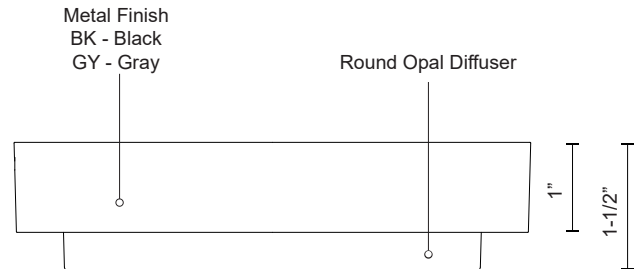

BAILEY EC44505

CEILING

PROJECT

EC44505-BK
Black

EC44505-GY
Gray

SPECIFICATION DETAILS

Fixture Dimensions	D5-7/8" x H1-1/2"
Light Source	AC LED Module
Wattage	15W
Total Lumens	1200lm
Delivered Lumens	BK-771lm; GY-803lm;
Voltage	120V
Color Temperature	3000K
CRI (Ra)	90CRI
Optional Color Temps	2700K - 5000K Available, Minimum Order Quantities Apply
LED Rated Life	50,000 hours
Dimming	100% - 10%, ELV Dimmer (Not Included)
Diffuser Details	Frosted PC Diffuser
Location	Wet
Mounting Style	All Orientation; Ceiling and Wall;
Paint Finish	BK02; GY01;

* For custom options, consult factory for details.

* For warranty information, please visit www.kuzcolighting.com/warranty

DESCRIPTION

Circular cast aluminum body and frame. Lightly textured powder-coat finish. Round opal polymeric diffuser. Outward emitting light. Rated for exterior use. Custom options available.