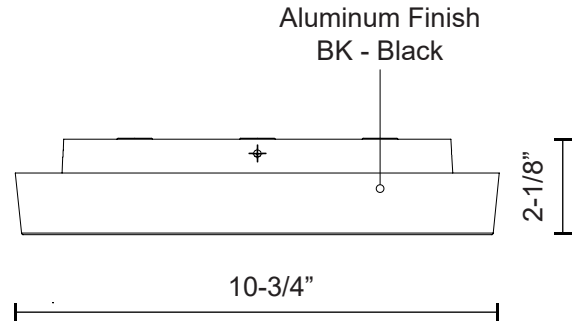

**ELLE**  
**EC44111**  
CEILING

PROJECT

**DESCRIPTION**

Architectural exterior flush mount, die-cast shallow profile aluminum body with frosted PC cover maximize light output without hot spot.

**SPECIFICATION DETAILS**

\* For custom options, consult factory for details.

<b>Fixture Dimensions</b>	D10-3/4" x H2-1/8"
<b>Light Source</b>	LED with DC Driver
<b>Wattage</b>	25W
<b>Total Lumens</b>	2625lm
<b>Delivered Lumens</b>	BK-2547lm
<b>Voltage</b>	120-277V
<b>Color Temperature</b>	3000K
<b>CRI (Ra)</b>	80CRI
<b>Optional Color Temps</b>	2700K - 5000K Available, Minimum Order Quantities Apply
<b>LED Rated Life</b>	50,000 hours
<b>Dimming</b>	100% - 10%, 0-10V Dimmer (Not Included)
<b>Diffuser Details</b>	White PC Diffuser
<b>Location</b>	Wet, IP65
<b>Compliance</b>	IP65
<b>Warranty</b>	5 Years
<b>Mounting Style</b>	All Orientation; Ceiling and Wall;
<b>Finish Option(s)</b>	Black