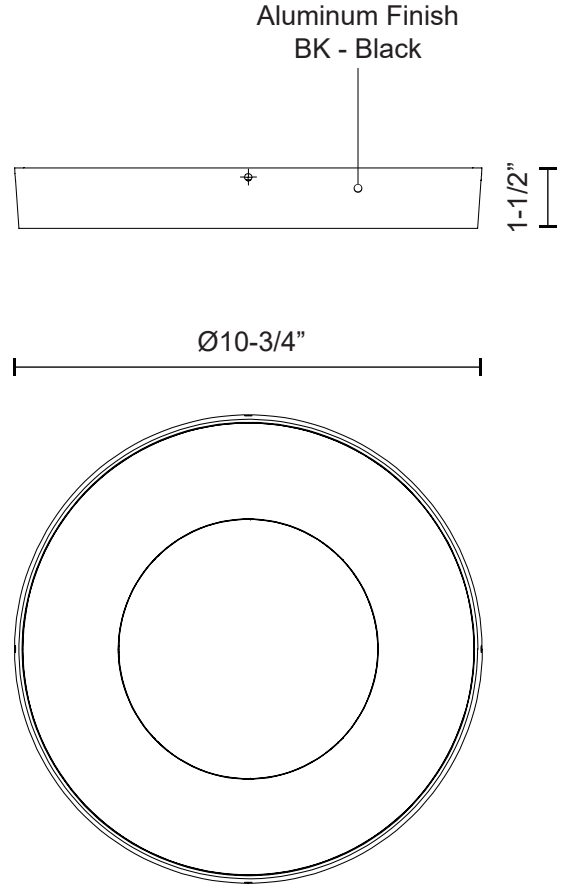

## SPECIFICATION DETAILS

<b>Fixture Dimensions</b>	D10-3/4" x H1-1/2"
<b>Light Source</b>	LED with DC Driver
<b>Wattage</b>	25W
<b>Total Lumens</b>	2625lm
<b>Delivered Lumens</b>	BK-1290lm
<b>Voltage</b>	120-277V
<b>Color Temperature</b>	3000K
<b>CRI (Ra)</b>	80CRI
<b>Optional Color Temps</b>	2700K - 5000K Available, Minimum Order Quantities Apply
<b>LED Rated Life</b>	50,000 hours
<b>Dimming</b>	Non-Dimming
<b>Diffuser Details</b>	White PC Diffuser
<b>Location</b>	Wet, IP65
<b>Mounting Style</b>	All Orientation; Ceiling and Wall;
<b>Finish Option(s)</b>	Black

## DESCRIPTION

Architectural exterior flush mount, die-cast shallow profile aluminum body with frosted PC cover maximize light output without hot spot.