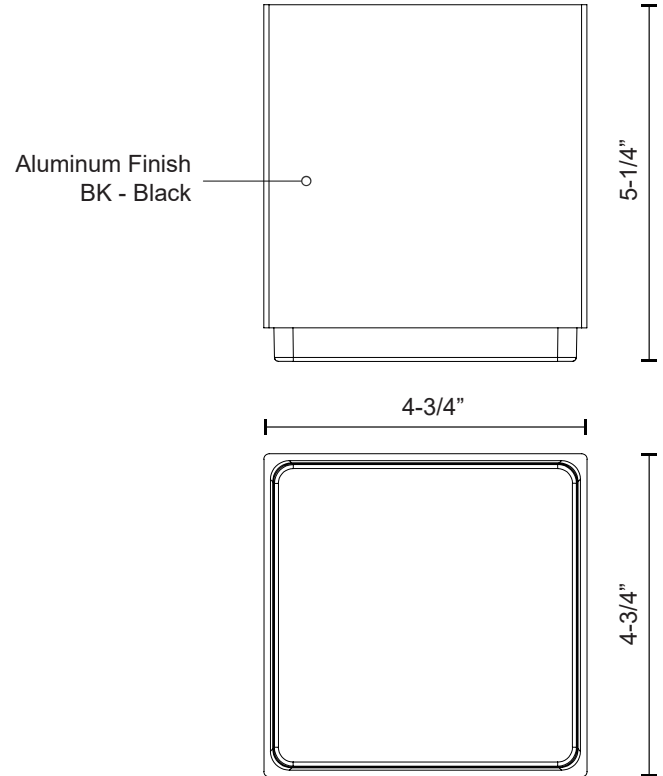

SUNSET EC35205

CEILING

PROJECT

DESCRIPTION

Architectural designed exterior flush mount, die-cast aluminum cubic body with opal glass to provide even glow of light. Rated IP65 and IK06.

SPECIFICATION DETAILS

Fixture Dimensions	L4-3/4" x W4-3/4" x H5-1/4"
Light Source	LED with DC Driver
Wattage	11W
Total Lumens	1155lm
Delivered Lumens	BK-267lm
Voltage	120-277V
Color Temperature	3000K
CRI (Ra)	80CRI
Optional Color Temps	2700K - 5000K Available, Minimum Order Quantities Apply
LED Rated Life	50,000 hours
Dimming	Non-Dimming
Glass Details	White Interior Clear Borosilicate Glass
Location	Wet, IP65
Mounting Style	All Orientation; Ceiling and Wall;
Finish Option(s)	Black

* For custom options, consult factory for details.

* For warranty information, please visit www.kuzcolighting.com/warranty

KUZCO

CANADA: 19054 28TH AVENUE - SURREY, BC V3Z 6M3

USA: 3035 E. LONE MOUNTAIN ROAD - LAS VEGAS, NV 89081

WWW.KUZCOLIGHTING.COM

© 2020 KUZCO LIGHTING. ALL RIGHTS RESERVED.

COMMENT