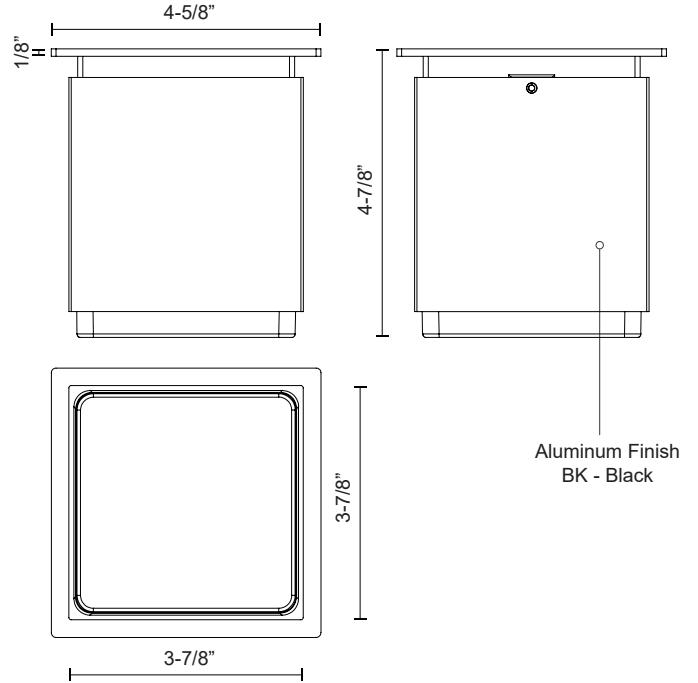

SUNSET EC35204

CEILING

PROJECT

DESCRIPTION

Architectural designed exterior flush mount, die-cast aluminum cubic body with opal glass to provide even glow of light. Rated IP65 and IK06.

SPECIFICATION DETAILS

Fixture Dimensions	L3-7/8" x W3-7/8" x H4-7/8"
Light Source	LED with DC Driver
Wattage	6W
Total Lumens	630lm
Delivered Lumens	BK-121lm
Voltage	120-277V
Color Temperature	3000K
CRI (Ra)	80CRI
Optional Color Temps	2700K - 5000K Available, Minimum Order Quantities Apply
LED Rated Life	50,000 hours
Dimming	Non-Dimming
Glass Details	White Interior Clear Borosilicate Glass
Location	Wet, IP65
Mounting Style	All Orientation; Ceiling and Wall;
Canopy Dimensions	L4-5/8" x W4-5/8" x H1/8"
Finish Option(s)	Black

* For custom options, consult factory for details.

* For warranty information, please visit www.kuzcolighting.com/warranty

KUZCO

CANADA: 19054 28TH AVENUE - SURREY, BC V3Z 6M3

USA: 3035 E. LONE MOUNTAIN ROAD - LAS VEGAS, NV 89081

WWW.KUZCOLIGHTING.COM

© 2020 KUZCO LIGHTING. ALL RIGHTS RESERVED.

COMMENT