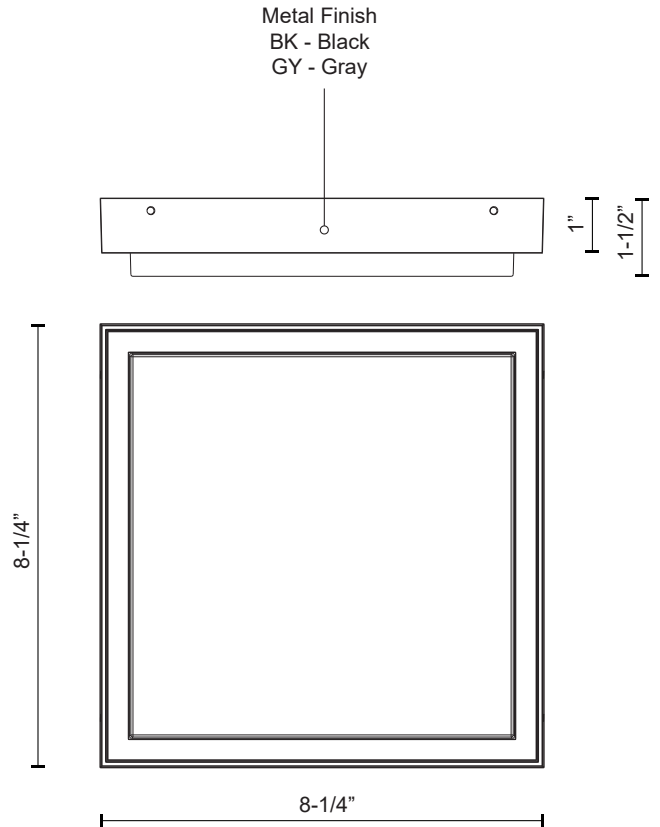

RIDGE EC34509

CEILING

PROJECT

EC34509-GY
Gray

EC34509-BK
Black

SPECIFICATION DETAILS

* For custom options, consult factory for details.

Fixture Dimensions	L8-1/4" x W8-1/4" x H1-1/2"
Light Source	AC LED Module
Total Lumens	2950lm
Wattage	36W
Delivered Lumens	BK-2218lm; GY-2253lm;
Voltage	120V
Color Temperature	3000K
CRI (Ra)	90CRI
Optional Color Temps	2700K - 5000K Available, Minimum Order Quantities Apply
LED Rated Life	50,000 hours
Diffuser Details	White PC Diffuser
Dimming	100% - 10%, ELV Dimmer (Not Included)
Location	Wet
Warranty	5 Years
Mounting Style	All Orientation; Ceiling and Wall;

DESCRIPTION

Rectilinear cast aluminum body and frame. Lightly textured powder-coat finish. Square opal polymeric diffuser. Outward emitting light. Rated for exterior use. Custom options available.

KUZCO