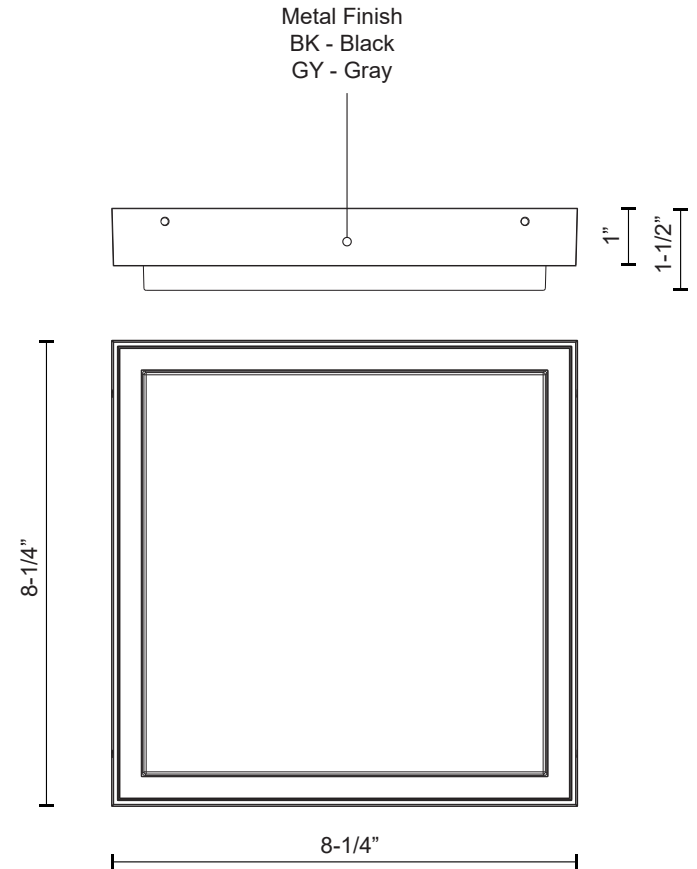

RIDGE EC34509

CEILING

PROJECT

SPECIFICATION DETAILS

Fixture Dimensions	L8-1/4" x W8-1/4" x H1-1/2"
Light Source	AC LED Module
Wattage	36W
Total Lumens	2950lm
Delivered Lumens	BK-2218lm; GY-2253lm;
Voltage	120V
Color Temperature	3000K
CRI (Ra)	90CRI
Optional Color Temps	2700K - 5000K Available, Minimum Order Quantities Apply
LED Rated Life	50,000 hours
Dimming	100% - 10%, ELV Dimmer (Not Included)
Diffuser Details	White PC Diffuser
Location	Wet
Mounting Style	All Orientation; Ceiling and Wall;
Paint Finish	BK02; GY01;

* For custom options, consult factory for details.

* For warranty information, please visit www.kuzcolighting.com/warranty

DESCRIPTION

Rectilinear cast aluminum body and frame. Lightly textured powder-coat finish. Square opal polymeric diffuser. Outward emitting light. Rated for exterior use. Custom options available.

KUZCO

CANADA: 19054 28TH AVENUE - SURREY, BC V3Z 6M3

USA: 3035 E. LONE MOUNTAIN ROAD - LAS VEGAS, NV 89081

WWW.KUZCOLIGHTING.COM

© 2019 KUZCO LIGHTING. ALL RIGHTS RESERVED.

COMMENT