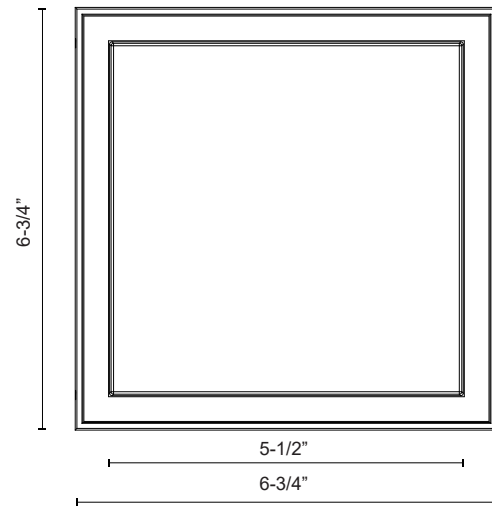

RIDGE EC34507

CEILING

PROJECT

SPECIFICATION DETAILS

Fixture Dimensions	L6-3/4" x W6-3/4" x H1-1/2"
Light Source	AC LED Module
Wattage	21W
Total Lumens	1600lm
Delivered Lumens	BK-1227lm; GY-1250lm;
Voltage	120V
Color Temperature	3000K
CRI (Ra)	90CRI
Optional Color Temps	2700K - 5000K Available, Minimum Order Quantities Apply
LED Rated Life	50,000 hours
Dimming	100% - 10%, ELV Dimmer (Not Included)
Diffuser Details	White PC Diffuser
Location	Wet
Mounting Style	All Orientation; Ceiling and Wall;
Paint Finish	BK02

* For custom options, consult factory for details.

* For warranty information, please visit www.kuzcolighting.com/warranty

DESCRIPTION

Rectilinear cast aluminum body and frame. Lightly textured powder-coat finish. Square opal polymeric diffuser. Outward emitting light. Rated for exterior use. Custom options available.

KUZCO

CANADA: 19054 28TH AVENUE - SURREY, BC V3Z 6M3

USA: 3035 E. LONE MOUNTAIN ROAD - LAS VEGAS, NV 89081

WWW.KUZCOLIGHTING.COM

© 2019 KUZCO LIGHTING. ALL RIGHTS RESERVED.

COMMENT