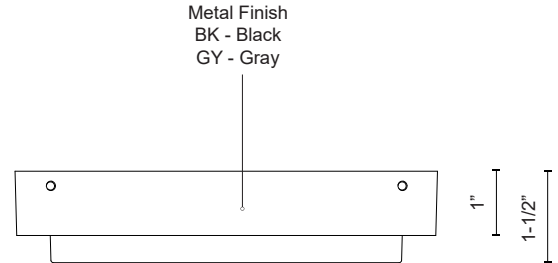

RIDGE EC34507

CEILING

PROJECT

EC34507-BK
Black

EC34507-GY
Gray

SPECIFICATION DETAILS

Fixture Dimensions	L6-3/4" x W6-3/4" x H1-1/2"
Light Source	AC LED Module
Wattage	21W
Total Lumens	1600lm
Delivered Lumens	BK-1227lm; GY-1250lm;
Voltage	120V
Color Temperature	3000K
CRI (Ra)	90CRI
Optional Color Temps	2700K - 5000K Available, Minimum Order Quantities Apply
LED Rated Life	50,000 hours
Dimming	100% - 10%, ELV Dimmer (Not Included)
Diffuser Details	White PC Diffuser
Location	Wet
Mounting Style	All Orientation; Ceiling and Wall;
Paint Finish	BK02

* For custom options, consult factory for details.

* For warranty information, please visit www.kuzcolighting.com/warranty

DESCRIPTION

Rectilinear cast aluminum body and frame. Lightly textured powder-coat finish. Square opal polymeric diffuser. Outward emitting light. Rated for exterior use. Custom options available.