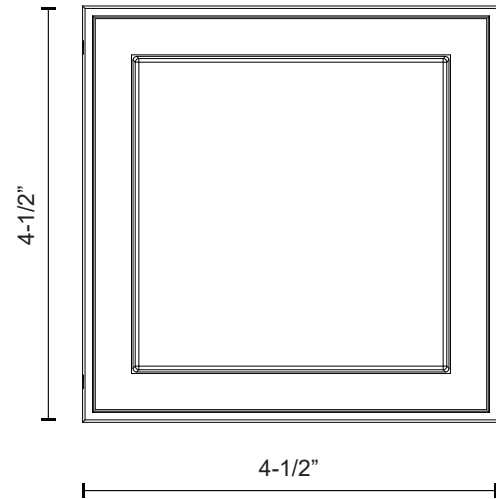

RIDGE EC34505

CEILING

PROJECT

SPECIFICATION DETAILS

Fixture Dimensions	L4-1/2" x W4-1/2" x H1-1/2"
Light Source	AC LED Module
Wattage	16W
Total Lumens	1200lm
Delivered Lumens	BK-747lm; GY-769lm;
Voltage	120V
Color Temperature	3000K
CRI (Ra)	90CRI
Optional Color Temps	2700K - 5000K Available, Minimum Order Quantities Apply
LED Rated Life	50,000 hours
Dimming	100% - 10%, ELV Dimmer (Not Included)
Diffuser Details	White PC Diffuser
Location	Wet
Mounting Style	All Orientation; Ceiling and Wall;
Paint Finish	BK02; GY01;

* For custom options, consult factory for details.

* For warranty information, please visit www.kuzcolighting.com/warranty

DESCRIPTION

Rectilinear cast aluminum body and frame. Lightly textured powder-coat finish. Square opal polymeric diffuser. Outward emitting light. Rated for exterior use. Custom options available.

Metal Finish
BK - Black
GY - Gray

KUZCO

CANADA: 19054 28TH AVENUE - SURREY, BC V3Z 6M3

USA: 3035 E. LONE MOUNTAIN ROAD - LAS VEGAS, NV 89081

WWW.KUZCOLIGHTING.COM

© 2019 KUZCO LIGHTING. ALL RIGHTS RESERVED.

COMMENT