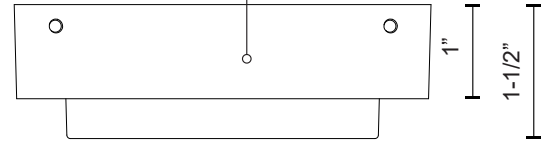

RIDGE EC34505

CEILING

PROJECT

SPECIFICATION DETAILS

Fixture Dimensions	L4-1/2" x W4-1/2" x H1-1/2"
Light Source	AC LED Module
Wattage	16W
Total Lumens	1200lm
Delivered Lumens	BK-747lm; GY-769lm;
Voltage	120V
Color Temperature	3000K
CRI (Ra)	90CRI
Optional Color Temps	2700K - 5000K Available, Minimum Order Quantities Apply
LED Rated Life	50,000 hours
Dimming	100% - 10%, ELV Dimmer (Not Included)
Diffuser Details	White PC Diffuser
Location	Wet
Mounting Style	All Orientation; Ceiling and Wall;
Paint Finish	BK02; GY01;

* For custom options, consult factory for details.

* For warranty information, please visit www.kuzcolighting.com/warranty

DESCRIPTION

Rectilinear cast aluminum body and frame. Lightly textured powder-coat finish. Square opal polymeric diffuser. Outward emitting light. Rated for exterior use. Custom options available.

Metal Finish
BK - Black
GY - Gray

KUZCO

CANADA: 19054 28TH AVENUE - SURREY, BC V3Z 6M3

USA: 3035 E. LONE MOUNTAIN ROAD - LAS VEGAS, NV 89081

WWW.KUZCOLIGHTING.COM

© 2019 KUZCO LIGHTING. ALL RIGHTS RESERVED.

COMMENT