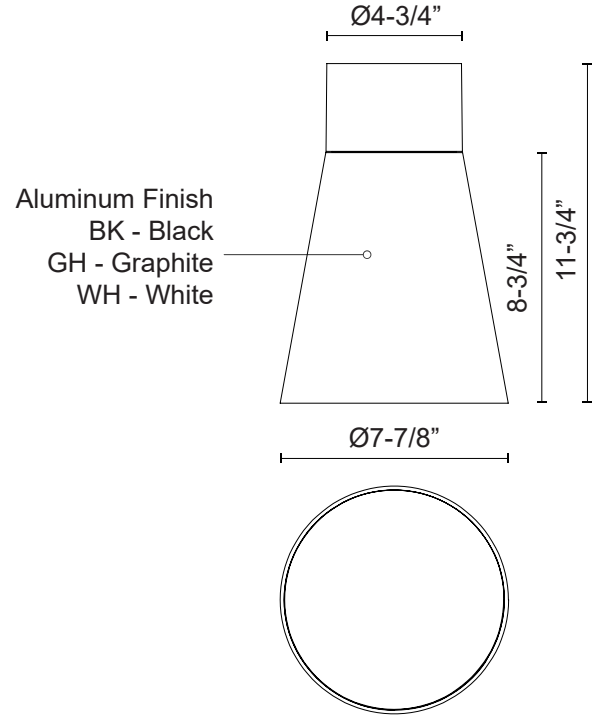

HARLOWE EC26608

CEILING

PROJECT

EC26608-BK
Black

EC26608-GH
Graphite

EC26608-WH
White

SPECIFICATION DETAILS

Fixture Dimensions	D7-7/8" x H11-3/4"
Light Source	AC LED Module
Wattage	20W
Total Lumens	2100lm
Delivered Lumens	BK-1133lm
Voltage	120V
Color Temperature	3000K
CRI (Ra)	80CRI
Optional Color Temps	2700K - 5000K Available, Minimum Order Quantities Apply
LED Rated Life	50,000 hours
Dimming	100% - 10%, ELV Dimmer (Not Included)
Diffuser Details	Parabolic Aluminum Reflector
Glass Details	Clear Glass
Location	Wet, IP65

* For custom options, consult factory for details.

* For warranty information, please visit www.kuzcolighting.com/warranty

DESCRIPTION

Architectural exterior flush mount, die-cast conical aluminum body with clear tempered glass cover and multi-faceted aluminum reflector maximizes light output without hot spot. LED light source concealed deep inside fixture to provide extremely low viewing angle to reduce glare.