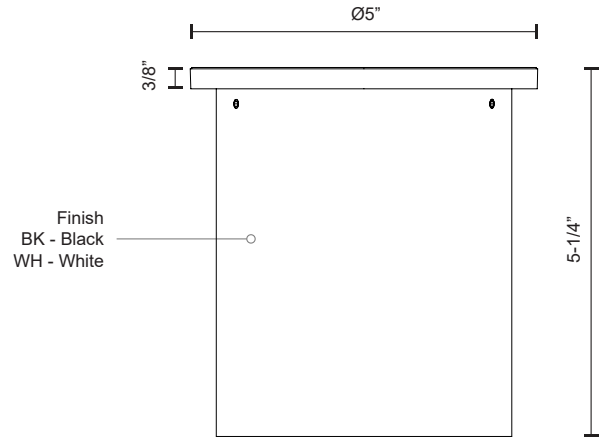

LAMAR EC19404

CEILING

PROJECT

SPECIFICATION DETAILS

Fixture Dimensions	D4 1/4" x H5 1/4"
Light Source	LED with DC Driver
Wattage	20W
Total Lumens	1785lm
Delivered Lumens	BK-1132lm; WH-1215lm;
Voltage	120V
Color Temperature	3000K
CRI (Ra)	90CRI
Optional Color Temps	2700K - 5000K Available, Minimum Order Quantities Apply
LED Rated Life	50,000 hours
Dimming	100% - 10%, TRIAC or ELV Dimmer (Not Included)
Diffuser Details	White PC Diffuser
Location	Wet
Canopy Dimensions	D5" x H3/8"
Paint Finish	BK02; WH02;

* For custom options, consult factory for details.

* For warranty information, please visit www.kuzcolighting.com/warranty

DESCRIPTION

Extruded aluminum cylinders with cast retaining rings and mounts. Exterior surface mount or pendant with Frosted PC Diffuser. Down light. Custom options available.

KUZCO

CANADA: 19054 28TH AVENUE - SURREY, BC V3Z 6M3
USA: 3035 E. LONE MOUNTAIN ROAD - LAS VEGAS, NV 89081

WWW.KUZCOLIGHTING.COM

© 2019 KUZCO LIGHTING. ALL RIGHTS RESERVED.

COMMENT