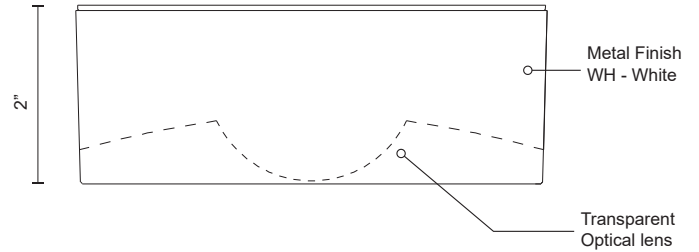

TRENTON EC18805

CEILING

PROJECT

EC18805-WH
White

SPECIFICATION DETAILS

* For custom options, consult factory for details.

Fixture Dimensions	D5" x H2"
Light Source	AC LED Module
Wattage	22W
Total Lumens	1100lm
Delivered Lumens	WH-937lm
Voltage	120V
Color Temperature	3000K
CRI (Ra)	90CRI
Optional Color Temps	2700K - 5000K Available, Minimum Order Quantities Apply
LED Rated Life	50,000 hours
Dimming	100% - 10%, ELV Dimmer (Not Included)
Glass Details	Clear Convex Glass Lens
Location	Wet
Warranty	5 Years
Mounting Style	All Orientation; Ceiling and Wall;

DESCRIPTION

Cast cylindrical aluminum housing and ceiling mount. Finely textured achromatic powder-coat finish. Opal diffuser or transparent optical lens. Down light. Custom options available.

COMMENT

KUZCO