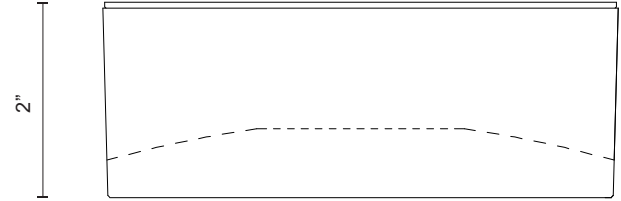

TRENTON EC18705

CEILING

PROJECT

DESCRIPTION

Cast cylindrical aluminum housing and ceiling mount. Finely textured achromatic powder-coat finish. Down light. Custom options available.

SPECIFICATION DETAILS

Fixture Dimensions	D5" x H2"
Light Source	AC LED Module
Wattage	15W
Total Lumens	1100lm
Delivered Lumens	BK-824lm; WH-846lm;
Voltage	120V
Color Temperature	3000K
CRI (Ra)	90CRI
Optional Color Temps	2700K - 5000K Available, Minimum Order Quantities Apply
LED Rated Life	50,000 hours
Dimming	100% - 10%, ELV Dimmer (Not Included)
Glass Details	Frosted Glass
Location	Wet
Mounting Style	All Orientation; Ceiling and Wall;

* For custom options, consult factory for details.

* For warranty information, please visit www.kuzcolighting.com/warranty

KUZCO

19054 28TH AVENUE
SURREY - BC V3Z 6M3
CANADA

WWW.KUZCOLIGHTING.COM

COMMENT