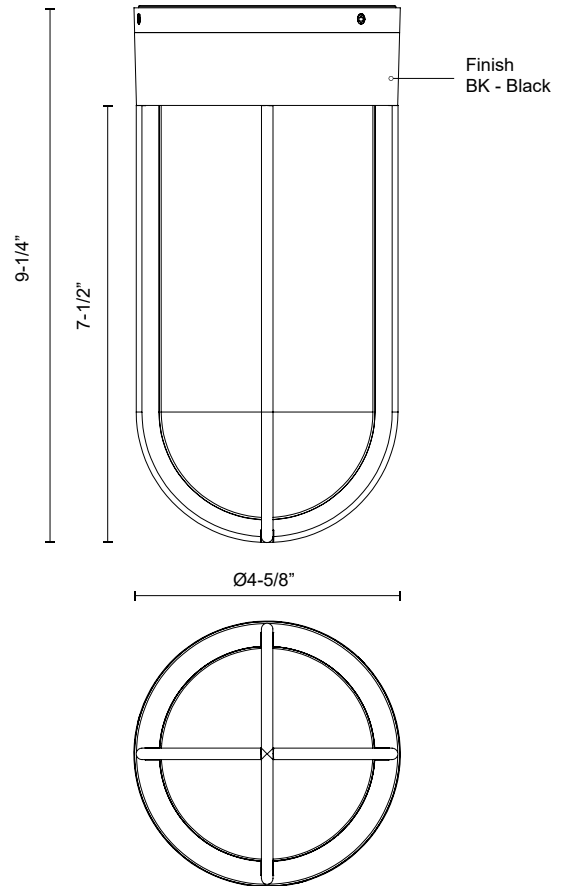

DAVY EC17609

CEILING

PROJECT

SPECIFICATION DETAILS

Fixture Dimensions	D4-5/8" x H9-1/4"
Light Source	AC LED Module
Wattage	16W
Total Lumens	1200lm
Delivered Lumens	BK-602lm
Voltage	120V
Color Temperature	3000K
CRI (Ra)	90CRI
Optional Color Temps	2700K - 5000K Available, Minimum Order Quantities Apply
LED Rated Life	50,000 hours
Dimming	100% - 10%, ELV Dimmer (Not Included)
Diffuser Details	Frosted PC Diffuser
Glass Details	Clear Water Glass
Location	Wet
Paint Finish	BK02
Finish Option(s)	Black

* For custom options, consult factory for details.

* For warranty information, please visit www.kuzcolighting.com/warranty

DESCRIPTION

With a unique rounded metal frame and interior glass shell, this collection adds modern style to any exterior. Its style is matched by its function, providing ample illumination for all outdoor lighting needs.

KUZCO

CANADA: 19054 28TH AVENUE - SURREY, BC V3Z 6M3

USA: 3035 E. LONE MOUNTAIN ROAD - LAS VEGAS, NV 89081

WWW.KUZCOLIGHTING.COM

© 2021 KUZCO LIGHTING. ALL RIGHTS RESERVED.

COMMENT