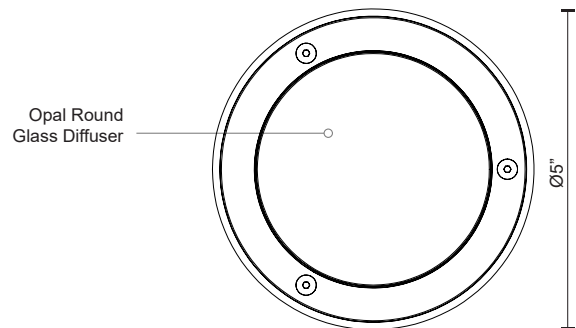

HARTFORD EC16605

CEILING

PROJECT

EC16605-WH
White

SPECIFICATION DETAILS

Fixture Dimensions	D5" x H6 1/2"
Light Source	LED with DC Driver
Wattage	20W
Total Lumens	1600lm
Delivered Lumens	WH-765lm
Voltage	120V
Color Temperature	3000K
CRI (Ra)	90CRI
Optional Color Temps	2700K - 5000K Available, Minimum Order Quantities Apply
LED Rated Life	50,000 hours
Dimming	100% - 10%, TRIAC or ELV Dimmer (Not Included)
Diffuser Details	White PC Diffuser
Location	Wet
Canopy Dimensions	D4-3/4" x H1/2"
Paint Finish	WH02

* For custom options, consult factory for details.

* For warranty information, please visit www.kuzcolighting.com/warranty

DESCRIPTION

Cast aluminum conical housing with ceiling mount. Lightly powder-coated finish. Opal round glass diffuser. Down light. Custom options available.