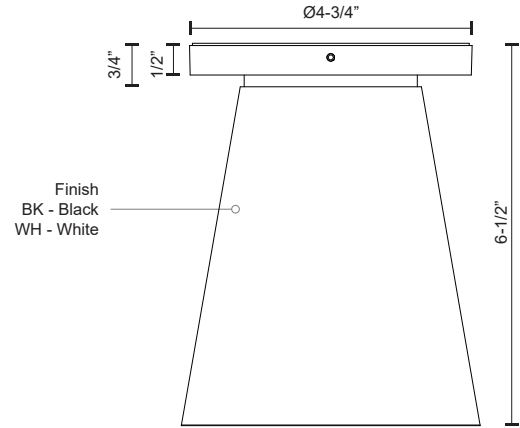

HARTFORD EC16605

CEILING

PROJECT

EC16605-WH
White

EC16605-BK
Black

SPECIFICATION DETAILS

* For custom options, consult factory for details.

Fixture Dimensions	D5" x H6 1/2"
Light Source	LED with DC Driver
Wattage	20W
Total Lumens	1600lm
Delivered Lumens	BK-664lm; WH-765lm;
Voltage	120V
Color Temperature	3000K
CRI (Ra)	90CRI
Optional Color Temps	2700K - 5000K Available, Minimum Order Quantities Apply
LED Rated Life	50,000 hours
Dimming	100% - 10%, TRIAC or ELV Dimmer (Not Included)
Diffuser Details	White PC Diffuser
Location	Wet
Warranty	5 Years
Canopy Dimensions	D4-3/4" x H1/2"

DESCRIPTION

Cast aluminum conical housing with ceiling mount. Lightly powder-coated finish. Opal round glass diffuser. Down light. Custom options available.

KUZCO

19054 28TH AVENUE
SURREY - BC V3Z 6M3
CANADA