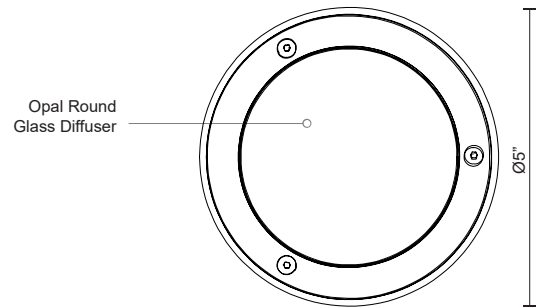

HARTFORD EC16605

CEILING

PROJECT

EC16605-WH
White

EC16605-BK
Black

SPECIFICATION DETAILS

* For custom options, consult factory for details.

Fixture Dimensions	D5" x H6 1/2"
Light Source	LED with DC Driver
Wattage	20W
Total Lumens	1600lm
Delivered Lumens	BK-664lm; WH-765lm;
Voltage	120V
Color Temperature	3000K
CRI (Ra)	90CRI
Optional Color Temps	2700K - 5000K Available, Minimum Order Quantities Apply
LED Rated Life	50,000 hours
Dimming	100% - 10%, TRIAC or ELV Dimmer (Not Included)
Diffuser Details	White PC Diffuser
Location	Wet
Warranty	5 Years
Canopy Dimensions	D4-3/4" x H1/2"

DESCRIPTION

Cast aluminum conical housing with ceiling mount. Lightly powder-coated finish. Opal round glass diffuser. Down light. Custom options available.

KUZCO

19054 28TH AVENUE
SURREY - BC V3Z 6M3
CANADA