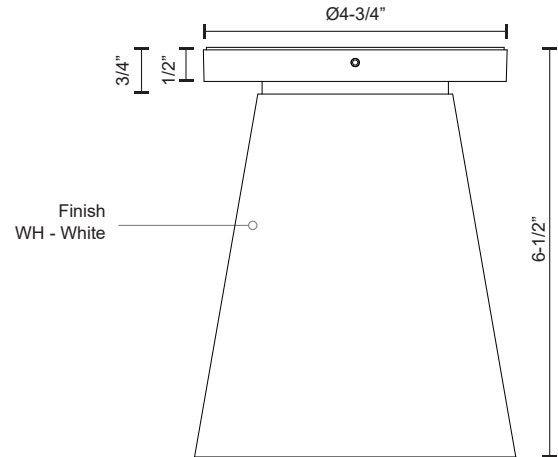

HARTFORD EC16605

CEILING

PROJECT

SPECIFICATION DETAILS

Fixture Dimensions	D5" x H6 1/2"
Light Source	LED with DC Driver
Wattage	20W
Total Lumens	1600lm
Delivered Lumens	WH-765lm
Voltage	120V
Color Temperature	3000K
CRI (Ra)	90CRI
Optional Color Temps	2700K - 5000K Available, Minimum Order Quantities Apply
LED Rated Life	50,000 hours
Dimming	100% - 10%, TRIAC or ELV Dimmer (Not Included)
Diffuser Details	White PC Diffuser
Location	Wet
Canopy Dimensions	D4-3/4" x H1/2"
Paint Finish	WH02

* For custom options, consult factory for details.

* For warranty information, please visit www.kuzcolighting.com/warranty

DESCRIPTION

Cast aluminum conical housing with ceiling mount. Lightly powder-coated finish. Opal round glass diffuser. Down light. Custom options available.

KUZCO

CANADA: 19054 28TH AVENUE - SURREY, BC V3Z 6M3
USA: 3035 E. LONE MOUNTAIN ROAD - LAS VEGAS, NV 89081

WWW.KUZCOLIGHTING.COM

© 2019 KUZCO LIGHTING. ALL RIGHTS RESERVED.

COMMENT