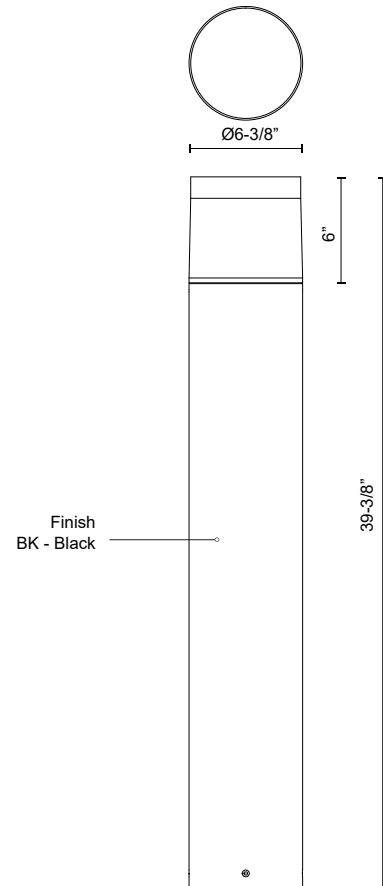

HANOVER EB49740

BOLLARDS

PROJECT

EB49740-BK
Black

SPECIFICATION DETAILS

Fixture Dimensions	D6-3/8" x H39-3/8"
Light Source	LED with DC Driver
Wattage	24W
Total Lumens	2500lm
Delivered Lumens	BK-1544lm
Voltage	120-277V
Color Temperature	3000K
CRI (Ra)	80CRI
Optional Color Temps	2700K - 5000K Available, Minimum Order Quantities Apply
LED Rated Life	50,000 hours
Dimming	100% - 10%, TRIAC or ELV Dimmer (Not Included)
Diffuser Details	Frosted PC inside + Clear PC outside
Location	Wet
Illumination Direction	Down

* For custom options, consult factory for details.

* For warranty information, please visit www.kuzcolighting.com/warranty

DESCRIPTION

Architecturally designed high-power LED exterior bollard fixture. This die-cast aluminum cylinder offers a unique pyramid-shaped diffuser wrapped in clear glass. Lighting is omni directional that is cast out and down. Available in three base sizes and interchangeable head options.