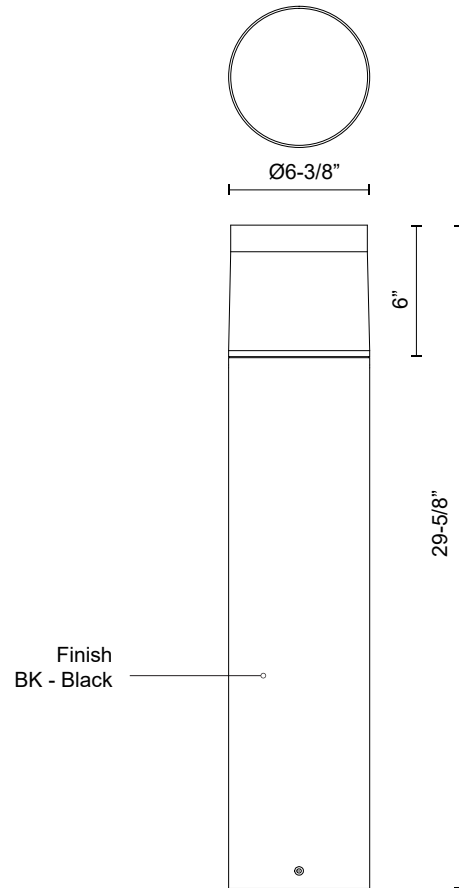

HANOVER EB49730-UNV

BOLLARDS

PROJECT

EB49730-BK-UNV
Black

SPECIFICATION DETAILS

Fixture Dimensions	D6-3/8" x H29-5/8"
Light Source	LED with DC Driver
Wattage	24W
Total Lumens	2500lm
Delivered Lumens	1659lm
Voltage	120-277V
Color Temperature	3000K
CRI (Ra)	80CRI
Optional Color Temps	2700K - 5000K Available, Minimum Order Quantities Apply
LED Rated Life	50,000 hours
Dimming	100% - 10%, TRIAC or ELV Dimmer (Not Included)
Diffuser Details	Frosted PC inside + Clear PC outside
Location	Wet
Illumination Direction	Down
Paint Finish	BK02

* For custom options, consult factory for details.

* For warranty information, please visit www.kuzcolighting.com/warranty

DESCRIPTION

Architecturally designed high-power LED exterior bollard fixture. This die-cast aluminum cylinder offers a unique pyramid-shaped diffuser wrapped in clear glass. Lighting is omni directional that is cast out and down. Available in three base sizes and interchangeable head options.