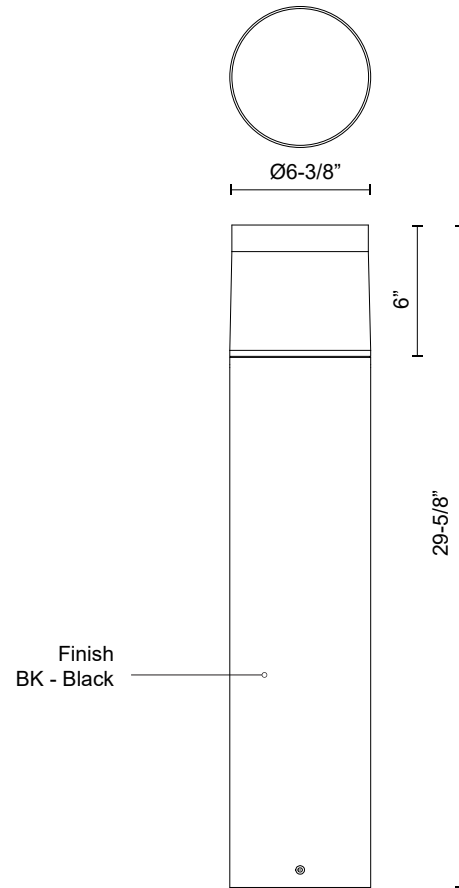

HANOVER EB49730

BOLLARDS

PROJECT

EB49730-BK
Black

SPECIFICATION DETAILS

| | |
|-------------------------------|---|
| Fixture Dimensions | D6-3/8" x H29-5/8" |
| Light Source | LED with DC Driver |
| Wattage | 24W |
| Total Lumens | 2500lm |
| Delivered Lumens | BK-1544lm |
| Voltage | 120-277V |
| Color Temperature | 3000K |
| CRI (Ra) | 80CRI |
| Optional Color Temps | 2700K - 5000K Available, Minimum Order Quantities Apply |
| LED Rated Life | 50,000 hours |
| Dimming | 100% - 10%, TRIAC or ELV Dimmer (Not Included) |
| Diffuser Details | Frosted PC inside + Clear PC outside |
| Location | Wet |
| Illumination Direction | Down |

* For custom options, consult factory for details.

* For warranty information, please visit www.kuzcolighting.com/warranty

DESCRIPTION

Architecturally designed high-power LED exterior bollard fixture. This die-cast aluminum cylinder offers a unique pyramid-shaped diffuser wrapped in clear glass. Lighting is omni directional that is cast out and down. Available in three base sizes and interchangeable head options.