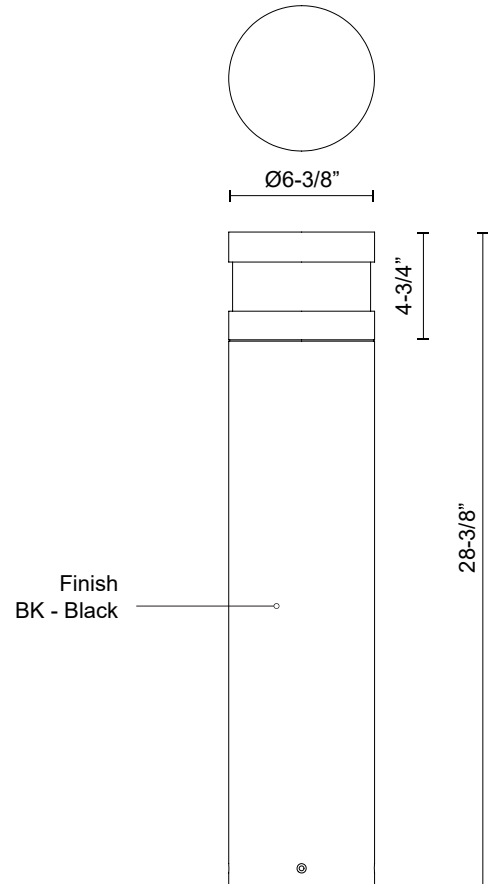

WINDERMERE EB48528

BOLLARDS

PROJECT

EB48528-BK
Black

SPECIFICATION DETAILS

| | |
|-------------------------------|---|
| Fixture Dimensions | D6-3/8" x H28-3/8" |
| Light Source | LED with DC Driver |
| Wattage | 24W |
| Total Lumens | 2500lm |
| Delivered Lumens | 1342lm |
| Voltage | 120-277V |
| Color Temperature | 3000K |
| CRI (Ra) | 80CRI |
| Optional Color Temps | 2700K - 5000K Available, Minimum Order Quantities Apply |
| LED Rated Life | 50,000 hours |
| Dimming | 100% - 10%, TRIAC or ELV Dimmer (Not Included) |
| Diffuser Details | Clear PC |
| Location | Wet |
| Illumination Direction | Down |

* For custom options, consult factory for details.

* For warranty information, please visit www.kuzcolighting.com/warranty

DESCRIPTION

Architecturally designed high-power LED exterior bollard fixture. This die-cast aluminum cylinder with a frosted polycarbonate diffuser delivers light with a sleek powder-coated finish