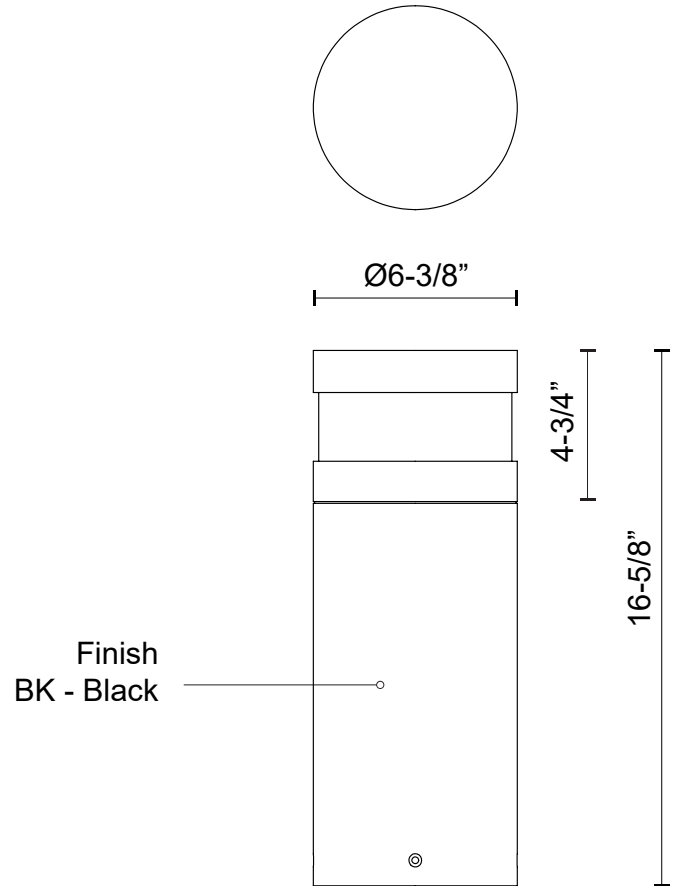

**WINDERMERE  
EB48516  
BOLLARDS**

PROJECT

EB48516-BK  
Black

**SPECIFICATION DETAILS**

<b>Fixture Dimensions</b>	D6-3/8" x H16-5/8"
<b>Light Source</b>	LED with DC Driver
<b>Wattage</b>	24W
<b>Total Lumens</b>	2500lm
<b>Delivered Lumens</b>	1342lm
<b>Voltage</b>	120-277V
<b>Color Temperature</b>	3000K
<b>CRI (Ra)</b>	80CRI
<b>Optional Color Temps</b>	2700K - 5000K Available, Minimum Order Quantities Apply
<b>LED Rated Life</b>	50,000 hours
<b>Dimming</b>	100% - 10%, TRIAC or ELV Dimmer (Not Included)
<b>Diffuser Details</b>	Clear PC
<b>Location</b>	Wet
<b>Illumination Direction</b>	Down

\* For custom options, consult factory for details.

\* For warranty information, please visit [www.kuzcolighting.com/warranty](http://www.kuzcolighting.com/warranty)

**DESCRIPTION**

Architecturally designed high-power LED exterior bollard fixture. This die-cast aluminum cylinder with a frosted polycarbonate diffuser delivers light with a sleek powder-coated finish