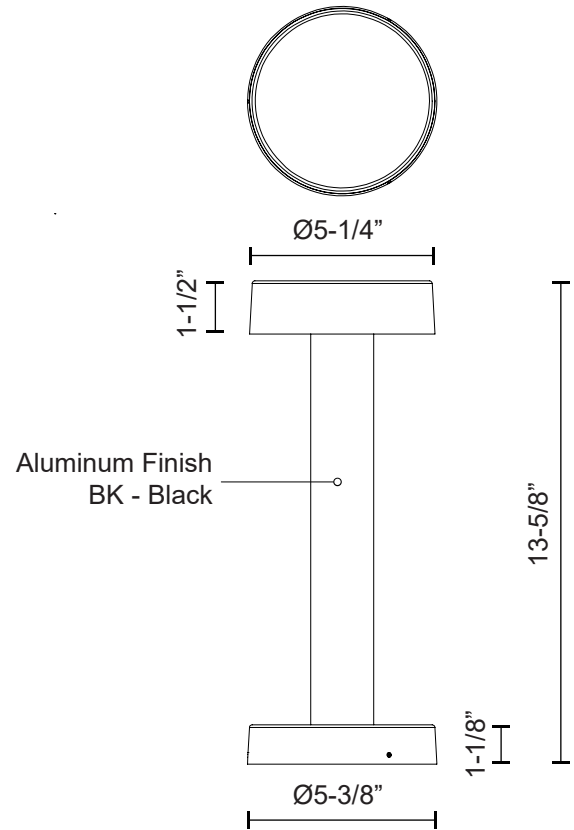

COMO
EB48314
BOLLARDS

PROJECT

DESCRIPTION

Architectural designed high-power LED exterior bollard fixture, die-cast aluminum cylinder with clear PC cover, evenly radiates light downward, illuminates itself and surrounding area. IK10 Rated.

SPECIFICATION DETAILS

* For custom options, consult factory for details.

Fixture Dimensions	D5-1/4" x H13-5/8"
Light Source	LED with DC Driver
Wattage	6W
Total Lumens	630lm
Delivered Lumens	BK-434lm
Voltage	120V
Color Temperature	3000K
CRI (Ra)	80CRI
Optional Color Temps	2700K - 5000K Available, Minimum Order Quantities Apply
LED Rated Life	50,000 hours
Dimming	100% - 10%, TRIAC or ELV Dimmer (Not Included)
Diffuser Details	Clear PC
Location	Wet, IP65
Compliance	IP65
Warranty	5 Years
Finish Option(s)	Black