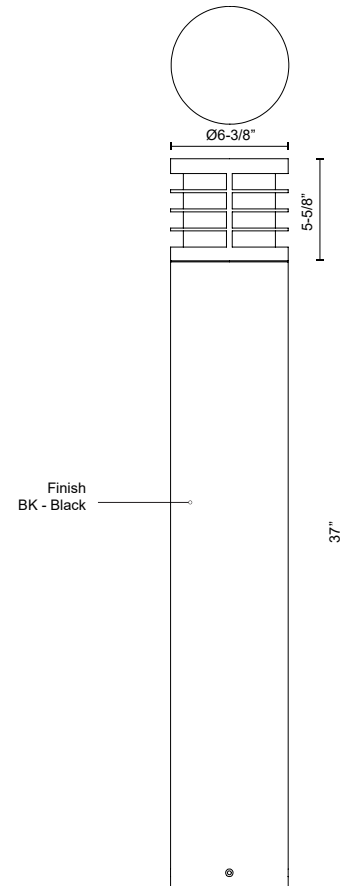

BLAINE EB47837

BOLLARDS

PROJECT

EB47837-BK
Black

SPECIFICATION DETAILS

Fixture Dimensions	D6-3/8" x H37"
Light Source	LED with DC Driver
Wattage	24W
Total Lumens	2500lm
Delivered Lumens	780lm*
Voltage	120-277V
Color Temperature	3000K
CRI (Ra)	80CRI
Optional Color Temps	2700K - 5000K Available, Minimum Order Quantities Apply
LED Rated Life	50,000 hours
Dimming	100% - 10%, TRIAC or ELV Dimmer (Not Included)
Diffuser Details	Frosted PC
Location	Wet
Illumination Direction	Down

* For custom options, consult factory for details.

* For warranty information, please visit www.kuzcolighting.com/warranty

DESCRIPTION

Architecturally designed high-power LED exterior bollard fixture. This die-cast aluminum cylinder has a frosted polycarbonate diffuser with thin metal halos that delivers diffused omni directional light with three base sizes and interchangeable head options.