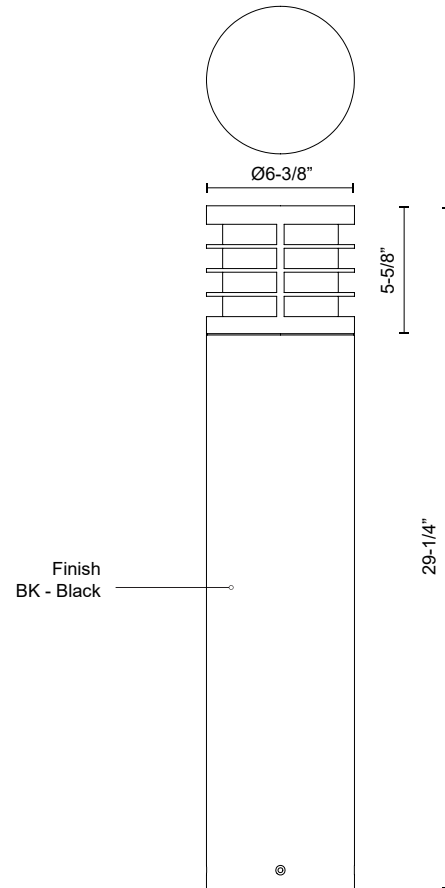

BLAINE
EB47829-UNV
BOLLARDS

PROJECT

EB47829-BK-UNV
 Black

SPECIFICATION DETAILS

Fixture Dimensions	D6-3/8" x H29-1/4"
Light Source	LED with DC Driver
Wattage	24W
Total Lumens	2500lm
Delivered Lumens	524lm
Voltage	120-277V
Color Temperature	3000K
CRI (Ra)	80CRI
Optional Color Temps	2700K - 5000K Available, Minimum Order Quantities Apply
LED Rated Life	50,000 hours
Dimming	100% - 10%, TRIAC or ELV Dimmer (Not Included)
Diffuser Details	Frosted PC
Location	Wet
Illumination Direction	Down
Paint Finish	BK02

* For custom options, consult factory for details.

* For warranty information, please visit www.kuzcolighting.com/warranty

DESCRIPTION

Architecturally designed high-power LED exterior bollard fixture. This die-cast aluminum cylinder has a frosted polycarbonate diffuser with thin metal halos that delivers diffused omni directional light with three base sizes and interchangeable head options.