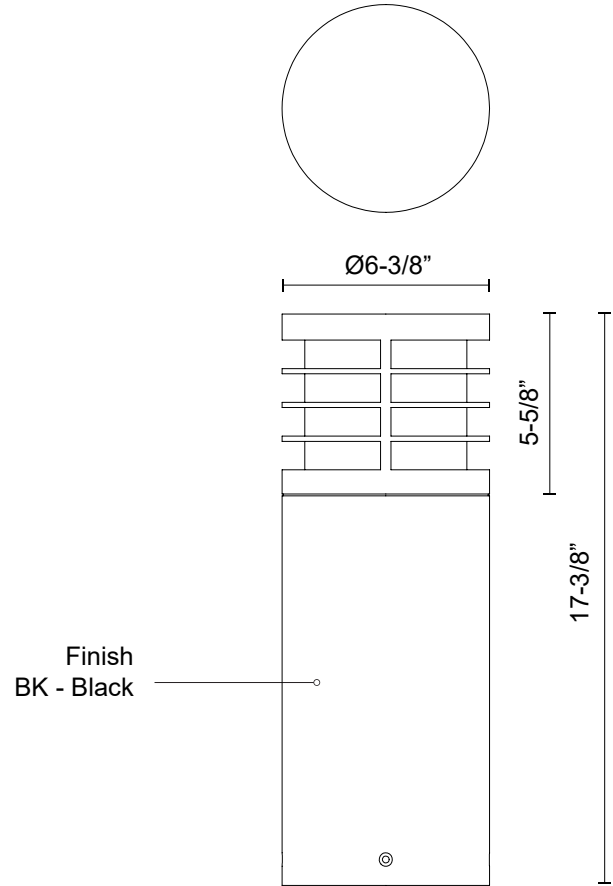

**BLAINE
EB47818
BOLLARDS**

PROJECT

EB47818-BK
Black

SPECIFICATION DETAILS

Fixture Dimensions	D6-3/8" x H17-3/8"
Light Source	LED with DC Driver
Wattage	24W
Total Lumens	2500lm
Delivered Lumens	780lm*
Voltage	120-277V
Color Temperature	3000K
CRI (Ra)	80CRI
Optional Color Temps	2700K - 5000K Available, Minimum Order Quantities Apply
LED Rated Life	50,000 hours
Dimming	100% - 10%, TRIAC or ELV Dimmer (Not Included)
Diffuser Details	Frosted PC
Location	Wet
Illumination Direction	Down

* For custom options, consult factory for details.

* For warranty information, please visit www.kuzcolighting.com/warranty

DESCRIPTION

Architecturally designed high-power LED exterior bollard fixture. This die-cast aluminum cylinder has a frosted polycarbonate diffuser with thin metal halos that delivers diffused omni directional light with three base sizes and interchangeable head options.