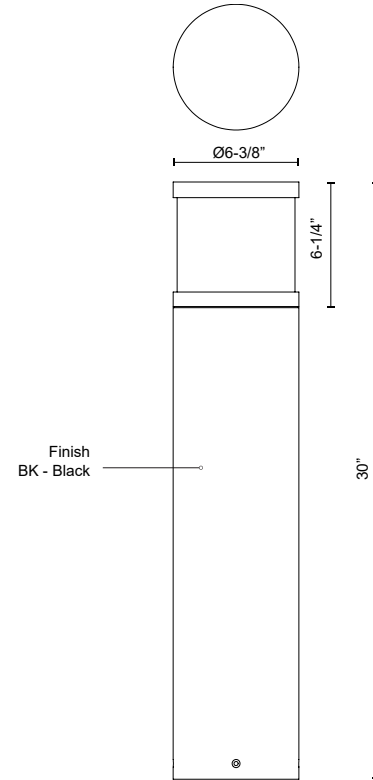

EB46430-BK
Black

SPECIFICATION DETAILS

Fixture Dimensions	D6-3/8" x H30"
Light Source	LED with DC Driver
Wattage	24W
Total Lumens	2500lm
Delivered Lumens	950lm*
Voltage	120-277V
Color Temperature	3000K
CRI (Ra)	80CRI
Optional Color Temps	2700K - 5000K Available, Minimum Order Quantities Apply
LED Rated Life	50,000 hours
Dimming	100% - 10%, TRIAC or ELV Dimmer (Not Included)
Diffuser Details	Frosted PC
Location	Wet
Illumination Direction	Down

* For custom options, consult factory for details.

* For warranty information, please visit www.kuzcolighting.com/warranty

DESCRIPTION

Architecturally designed high-power LED exterior bollard fixture. This die-cast powder-coated aluminum cylinder has a frosted polycarbonate diffuser that provides diffused omni directional light to the surrounding area. Available in three base sizes with interchangeable head options.