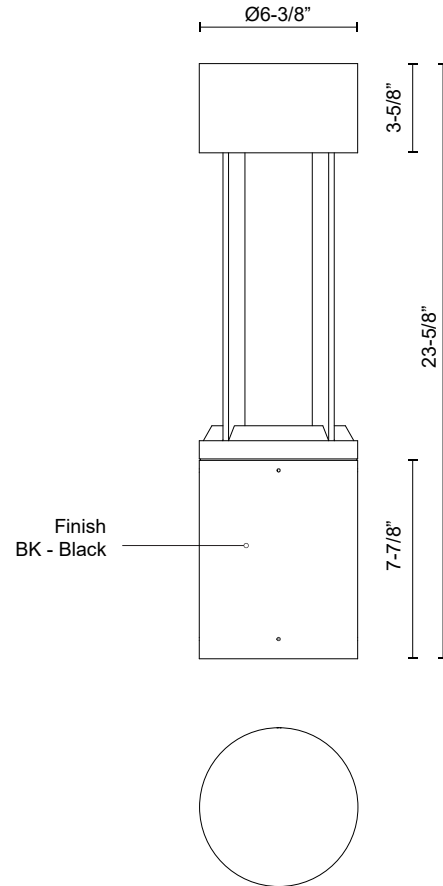

EB41924-BK-UNV  
 Black

**SPECIFICATION DETAILS**

<b>Fixture Dimensions</b>	D6-3/8" x H23-5/8"
<b>Light Source</b>	LED with DC Driver
<b>Wattage</b>	24W
<b>Total Lumens</b>	2500lm
<b>Delivered Lumens</b>	1372lm
<b>Voltage</b>	120-277V
<b>Color Temperature</b>	3000K
<b>CRI (Ra)</b>	80CRI
<b>Optional Color Temps</b>	2700K - 5000K Available, Minimum Order Quantities Apply
<b>LED Rated Life</b>	50,000 hours
<b>Dimming</b>	100% - 10%, TRIAC or ELV Dimmer (Not Included)
<b>Location</b>	Wet
<b>Illumination Direction</b>	Down
<b>Paint Finish</b>	BK02

\* For custom options, consult factory for details.

\* For warranty information, please visit [www.kuzcolighting.com/warranty](http://www.kuzcolighting.com/warranty)

**DESCRIPTION**

Architecturally designed high-power LED exterior bollard fixture. This die-cast aluminum cylinder with a powder-coated finish features a high top and cage design with a radiant downlight to illuminate walkways and paths effectively