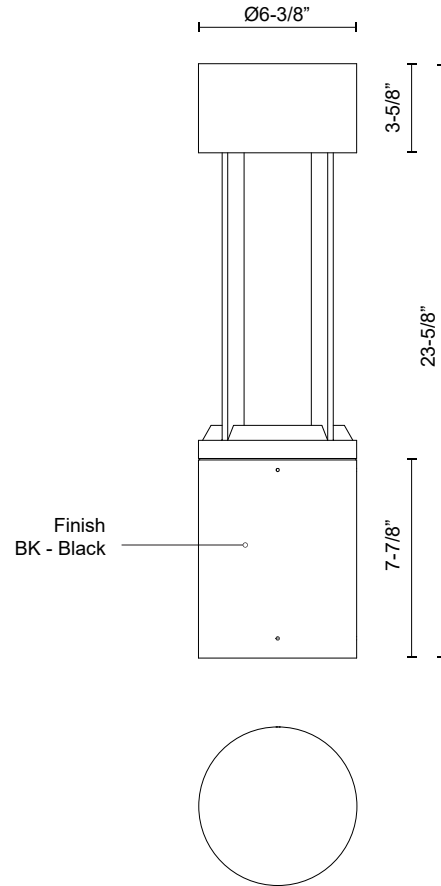

KNOX EB41924

BOLLARDS

PROJECT

EB41924-BK
Black

SPECIFICATION DETAILS

Fixture Dimensions	D6-3/8" x H23-5/8"
Light Source	LED with DC Driver
Wattage	24W
Total Lumens	2500lm
Delivered Lumens	1300lm*
Voltage	120-277V
Color Temperature	3000K
CRI (Ra)	80CRI
Optional Color Temps	2700K - 5000K Available, Minimum Order Quantities Apply
LED Rated Life	50,000 hours
Dimming	100% - 10%, TRIAC or ELV Dimmer (Not Included)
Location	Wet
Illumination Direction	Down

* For custom options, consult factory for details.

* For warranty information, please visit www.kuzcolighting.com/warranty

DESCRIPTION

Architecturally designed high-power LED exterior bollard fixture. This die-cast aluminum cylinder with a powder-coated finish features a high top and cage design with a radiant downlight to illuminate walkways and paths effectively