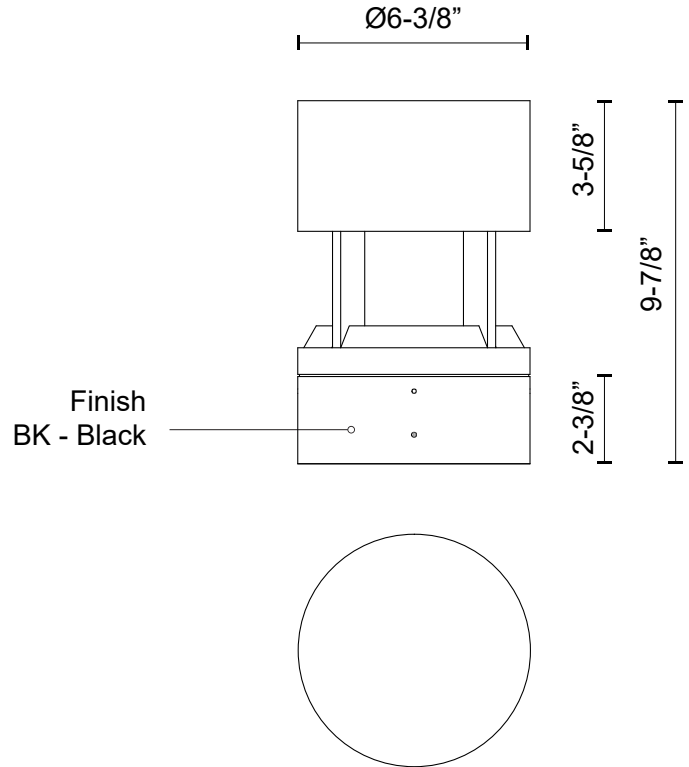

EB40910-BK
 Black

SPECIFICATION DETAILS

Fixture Dimensions	D6-3/8" x H9-7/8"
Light Source	LED with DC Driver
Wattage	24W
Total Lumens	2500lm
Delivered Lumens	650lm*
Voltage	120-277V
Color Temperature	3000K
CRI (Ra)	80CRI
Optional Color Temps	2700K - 5000K Available, Minimum Order Quantities Apply
LED Rated Life	50,000 hours
Dimming	100% - 10%, TRIAC or ELV Dimmer (Not Included)
Location	Wet
Illumination Direction	Down

* For custom options, consult factory for details.

* For warranty information, please visit www.kuzcolighting.com/warranty

DESCRIPTION

Architecturally designed high-power LED exterior bollard fixture. This die-cast aluminum cylinder with a powder-coated finish features a high top with a radiant downlight to illuminate walkways and paths effectively.