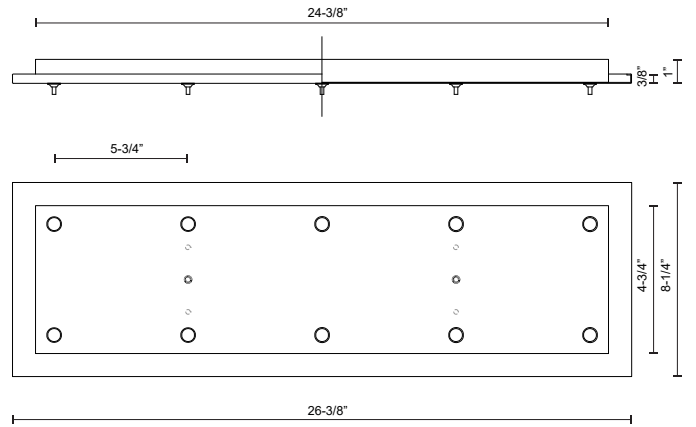

CNP10AC-CH
Chrome

CNP10AC-BK
Black

CNP10AC-BN
Brushed Nickel

CNP10AC-WH
White

SPECIFICATION DETAILS

* For custom options, consult factory for details.

Fixture Dimensions	L26-3/8" x W8-1/4" x H1"
Location	Dry
Warranty	5 Years