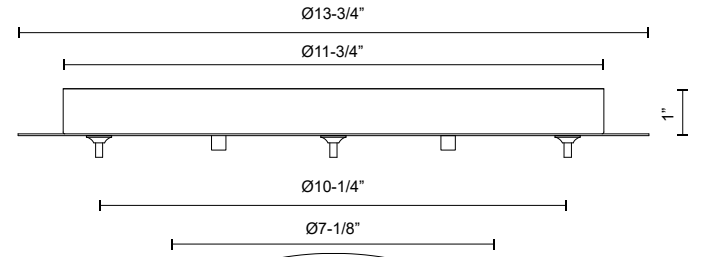

CNP05AC
PENDANTS

PROJECT

DESCRIPTION

Canopy system that allows you to combine selected line voltage pendants together on one canopy. Available in six finishes.

SPECIFICATION DETAILS

Fixture Dimensions	D13-3/4" x H1"
Location	Dry
Paint Finish	BK01; BN01; CH01; WH01;

* For custom options, consult factory for details.

* For warranty information, please visit www.kuzcolighting.com/warranty

KUZCO

CANADA: 19054 28TH AVENUE - SURREY, BC V3Z 6M3
USA: 3035 E. LONE MOUNTAIN ROAD - LAS VEGAS, NV 89081

WWW.KUZCOLIGHTING.COM

© 2017 KUZCO LIGHTING. ALL RIGHTS RESERVED.

COMMENT