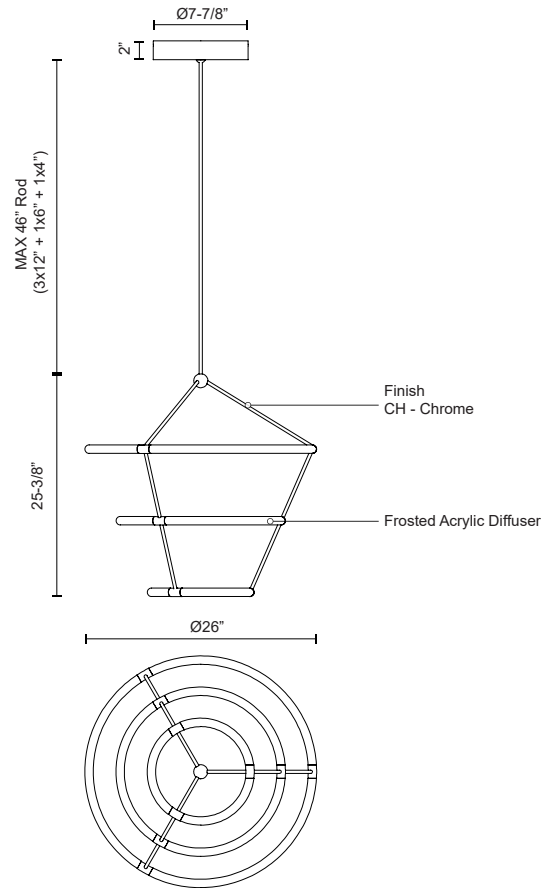

**SANTINO
CH99326**
CHANDELIERS

PROJECT

CH99326-CH
Chrome

SPECIFICATION DETAILS

Fixture Dimensions	D26" x H25-3/8"
Light Source	LED with DC Driver
Wattage	55W
Total Lumens	4670lm
Delivered Lumens	2590lm*
Voltage	120V
Color Temperature	3000K
CRI (Ra)	90CRI
Optional Color Temps	2700K - 5000K Available, Minimum Order Quantities Apply
LED Rated Life	50,000 hours
Dimming	100% - 10%, TRIAC or ELV Dimmer (Not Included)
Diffuser Details	Frosted acrylic diffuser
Adjustable	Yes
Rod Length	46" Max (3x12" + 1x6" + 1x4")
Sloped Ceiling Adaptable	Yes, Up to 45 Degrees
Location	Dry
Canopy Dimensions	D7-7/8" x H2"
Paint Finish	CH01

* For custom options, consult factory for details.

* For warranty information, please visit www.kuzcolighting.com/warranty

DESCRIPTION

Multi-tiered extruded aluminum frame with rigid frosted acrylic diffuser