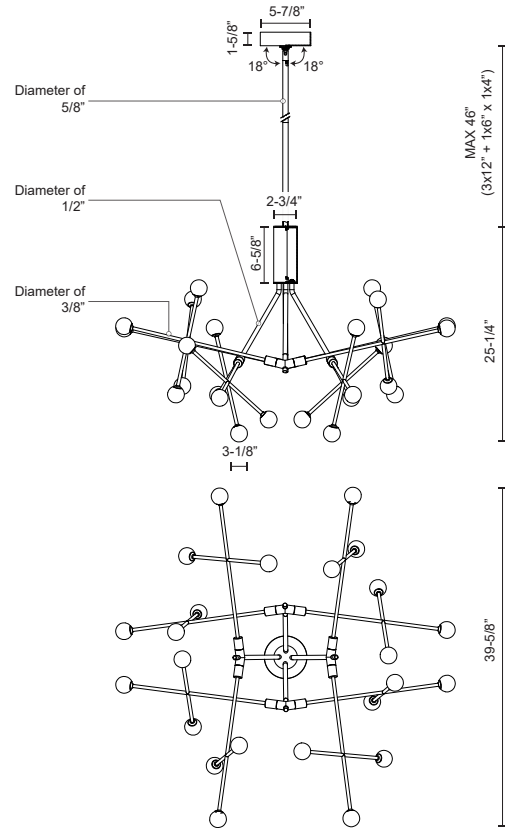

**MOTO
CH97139
CHANDELIERS**

PROJECT

DESCRIPTION

A chaotic constellation of radiant globes seemingly levitate about the center of the Moto geometric structure. Fine intersecting metal arms project the opal glass globes from the gravitational center and allow for positional adjustment during assembly. The contemporary statement piece is available in two sizes.

SPECIFICATION DETAILS

* For custom options, consult factory for details.

Fixture Dimensions	L39-5/8" x W39-5/8" x H25-1/4"
Light Source	LED with DC Driver
Wattage	52W
Total Lumens	4500lm
Delivered Lumens	BK-2790lm
Voltage	120V
Color Temperature	3000K
CRI (Ra)	90CRI
Optional Color Temps	2700K - 5000K Available, Minimum Order Quantities Apply
LED Rated Life	50,000 hours
Dimming	100% - 10%, TRIAC or ELV Dimmer (Not Included)
Glass Details	Opal Glass
Adjustable	Yes
Rod Length	46" Max (3x12" + 1x6" + 1x4")
Ceiling Adaptor	Yes, Up to 18 Degrees
Location	Dry
Warranty	5 Years
CEC Title 24 JA8	Yes, JA8-19
Canopy Dimensions	D5-7/8" x H1-5/8"
Finish Option(s)	Black